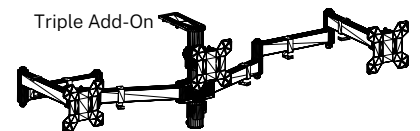

### DESCRIPTION

Emerge II can turn any static desk into a Powered Adjustable Height Desktop!

Single Add-On

Dual Add-On

Triple Add-On

SKU	DESCRIPTION
E-DOC-II	Powered Adjustable Height Desktop - White
E-DOC-II.BLK	Powered Adjustable Height Desktop - Black
E-DOC-S	Single Monitor add-on Accessory
E-DOC-D	Dual Monitor add-on Accessory
E-DOC-T	Triple Monitor add-on Accessory
E-DOC-II-REMOTE	Replacement Emerge II remote control