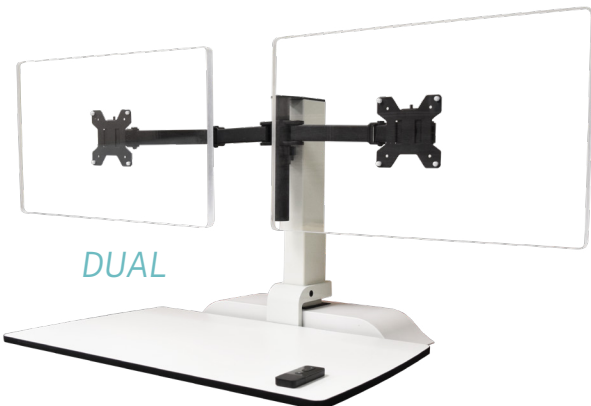

# CONFIGURATIONS

Monitor arms sold separately.

BASE

SINGLE

DUAL

TRIPLE

## SINGLE, DUAL & TRIPLE MONITOR MOUNTS AVAILABLE

Customize your Emerge II unit with a single, dual (shown) or triple monitor mount (sold separately).

Overall unit depth (surface and base): 22"