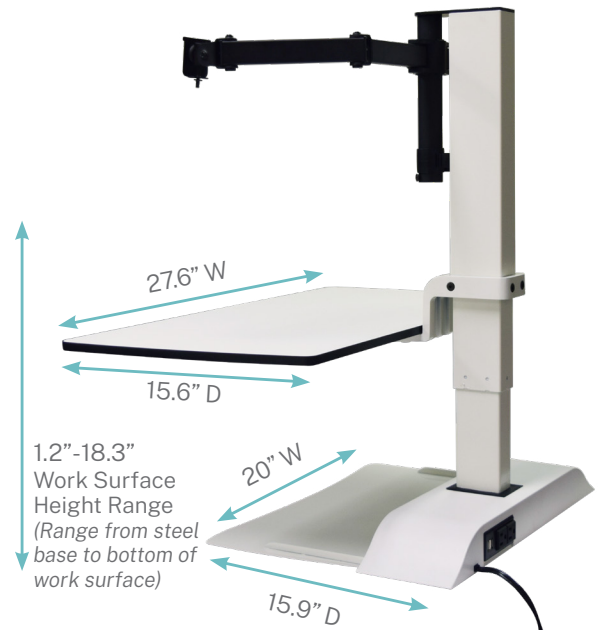

# SPECIFICATIONS

Control	Magnetic Remote Control 3 Memory Heights
Motor	Electric
Surface Height Range	1.2" to 18.3"
Surface Width	27.6"
Surface Depth	15.6"
Overall Depth	22"
Surface Weight Capacity	44 lbs.
Speed	0.98 in/sec (25 mm/sec)
Anti-Collision	Yes
Unit Weight	40 lbs.
Supported Monitor Type	VESA compatible monitor
Monitor Size Limit	Up to one 10"-24" 16:9 monitor (single) Up to two 17"-24" 16:9 monitors (dual) Up to three 17"-24" 16:9 monitors (triple)
Monitor Weight Limit	Up to 11 lbs. (single) Up to 8.8 lbs. per monitor (dual) Up to 8.8 lbs. per monitor (triple)
Monitor Arm Unit Limit	2.2 lbs. (single) 5.0 lbs. per monitor (dual) 8.8 lbs. per monitor (triple)

Overall unit depth (surface and base): 22"