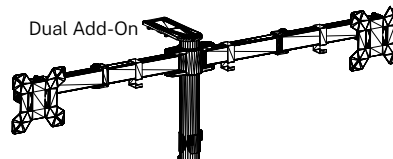

Dual Add-On