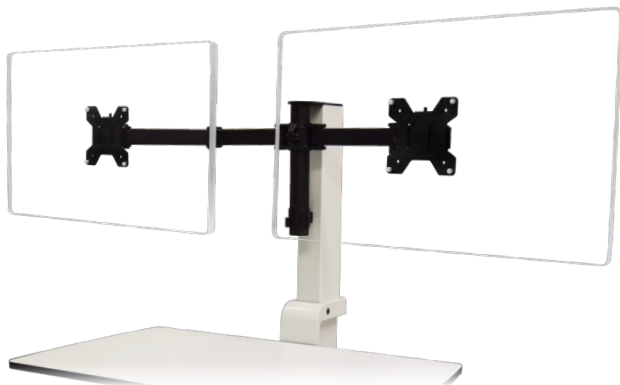

SINGLE, DUAL & TRIPLE MONITOR MOUNTS AVAILABLE

Customize your Emerge II unit with a single, dual (shown) or triple monitor mount (sold separately).

AVAILABLE FINISHES

White

Black