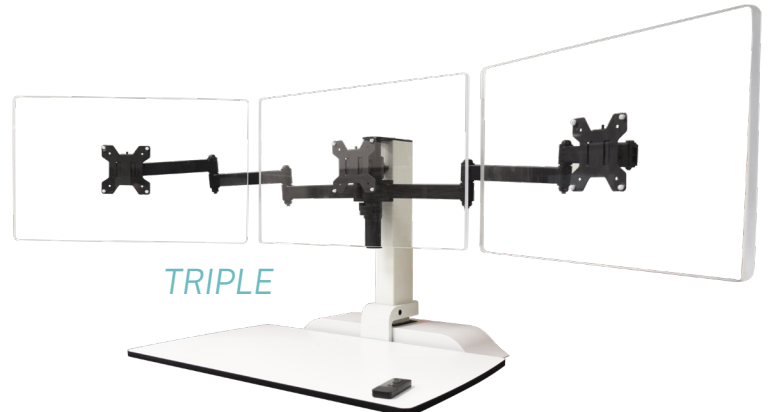

# CONFIGURATIONS

Monitor arms sold separately.

BASE

SINGLE

DUAL

TRIPLE

## STABILITY IS KEY

The all-metal construction gives you peace of mind that Emerge II will support your workstation's needs.

## SINGLE, DUAL & TRIPLE MONITOR MOUNTS AVAILABLE

Customize your Emerge II unit with a single, dual (shown) or triple monitor mount (sold separately).

Overall unit depth (surface and base): 22"