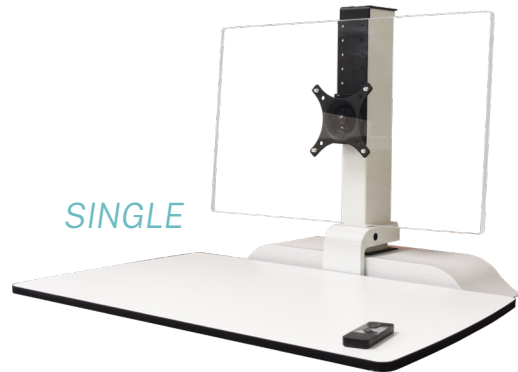

# EMERGE II

ELECTRIC DESKTOP CONVERTER

# CONFIGURATIONS

Monitor arms sold separately.

BASE

SINGLE

DUAL

TRIPLE

## STABILITY IS KEY

The all-metal construction gives you peace of mind that Emerge II will support your workstation's needs.

Overall unit depth (surface and base): 22"