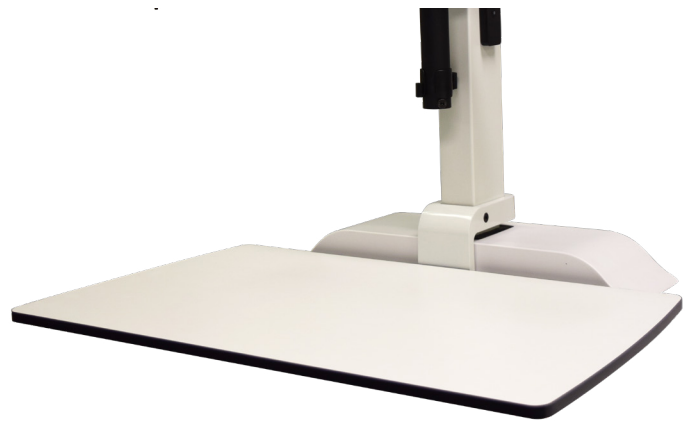

## STABILITY IS KEY

The all-metal construction gives you peace of mind that Emerge II will support your workstation's needs.

## REMOTE CONTROL

Easily control your Emerge II unit with the magnetic remote controller.

## ADDITIONAL PORTS

Enjoy easy access to two additional power and USB ports on the back.