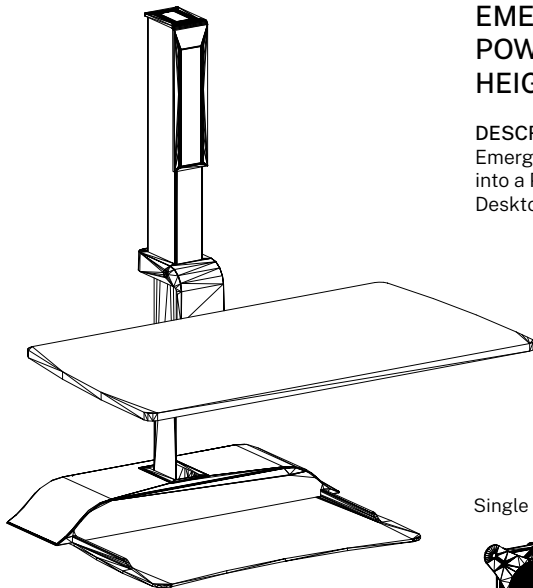

OPTIONS

EMERGE II POWERED ADJUSTABLE HEIGHT DESKTOP

DESCRIPTION

Emerge II can turn any static desk into a Powered Adjustable Height Desktop!