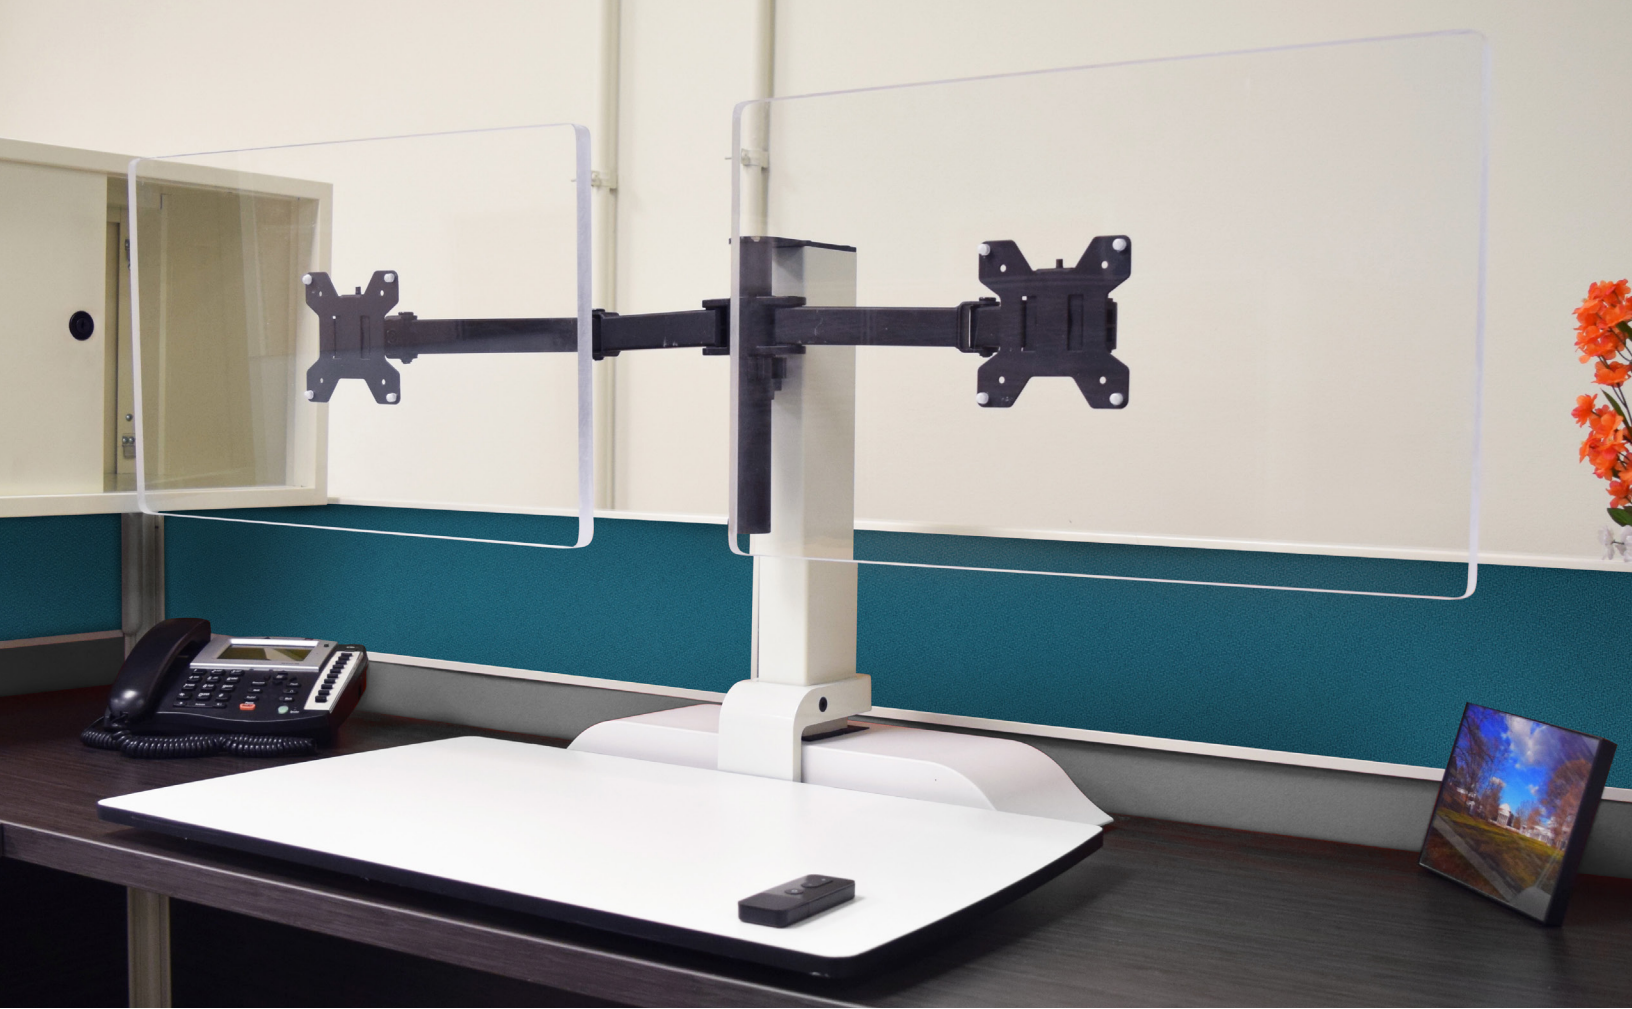

# EMERGE II

ELECTRIC DESKTOP CONVERTER

# CONFIGURATIONS

Monitor arms sold separately.

BASE

SINGLE

DUAL

TRIPLE

## STABILITY IS KEY

The all-metal construction gives you peace of mind that Emerge II will support your workstation's needs.

## ADDITIONAL PORTS

Enjoy easy access to two additional power and USB ports on the back.