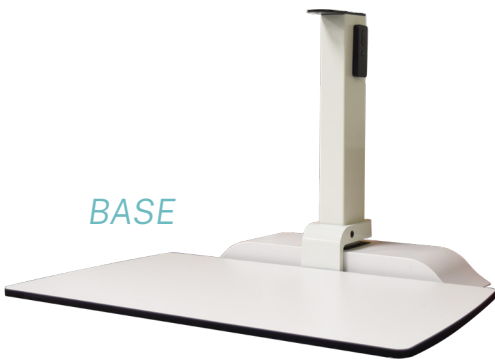

# EMERGE II

ELECTRIC DESKTOP CONVERTER

# CONFIGURATIONS

Monitor arms sold separately.

BASE

SINGLE

DUAL

TRIPLE

Overall unit depth (surface and base): 22"