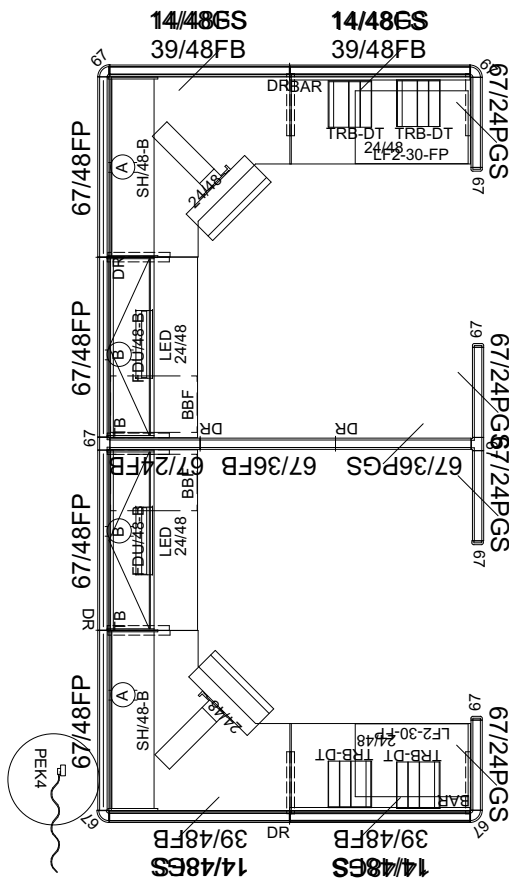

### STATION SPECIFICATIONS

- OPS2 Panel System
- 2-Pack
- Monolithic & partial glazed stackers
- 67" panel height
- 8' x 8'
- 1 flipper door units & 1 shelf
- BBF-FP storage pedestal
- 2-drawer lateral file
- LED task lighting
- Keyboard set
- Tackboard
- Paper management
- Base feed power
- 2 REC/Station
- Power down spine

### FINISHES

**2D PLAN LAYOUT**

# 8X8 2-PACK