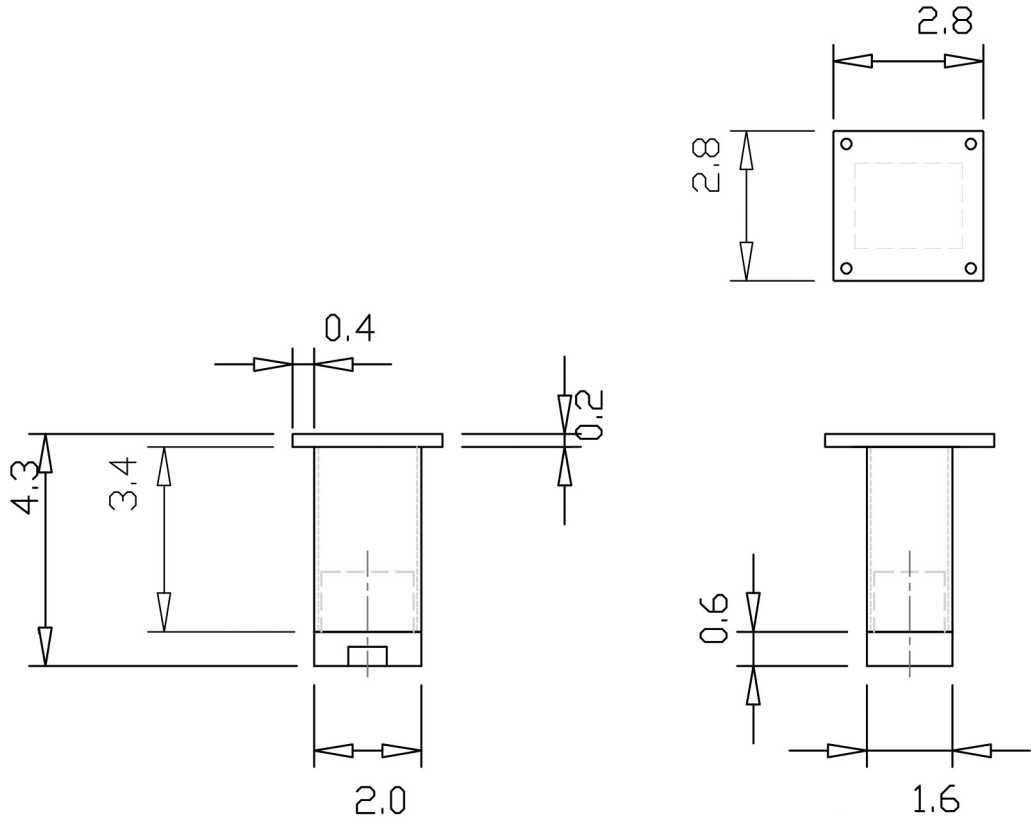

DOCKING LEG

SKU NUMBER: DOCKLEG

DESCRIPTION: 3"H Docking Leg for Desking w/ Adjustable Glide for Desking

Note: If a laminate top is used on top of the low storage, a standard docking leg is needed. If a laminate top is not used on top of the low storage, an extended docking leg is needed.

DOCKING LEG EXT

SKU NUMBER: DOCKLEG-E

DESCRIPTION: 4-1/4" Docking Leg- Extended For Desking w/ Adjustable Glide

Note: If a laminate top is used on top of the low storage, a standard docking leg is needed. If a laminate top is not used on top of the low storage, an extended docking leg is needed.