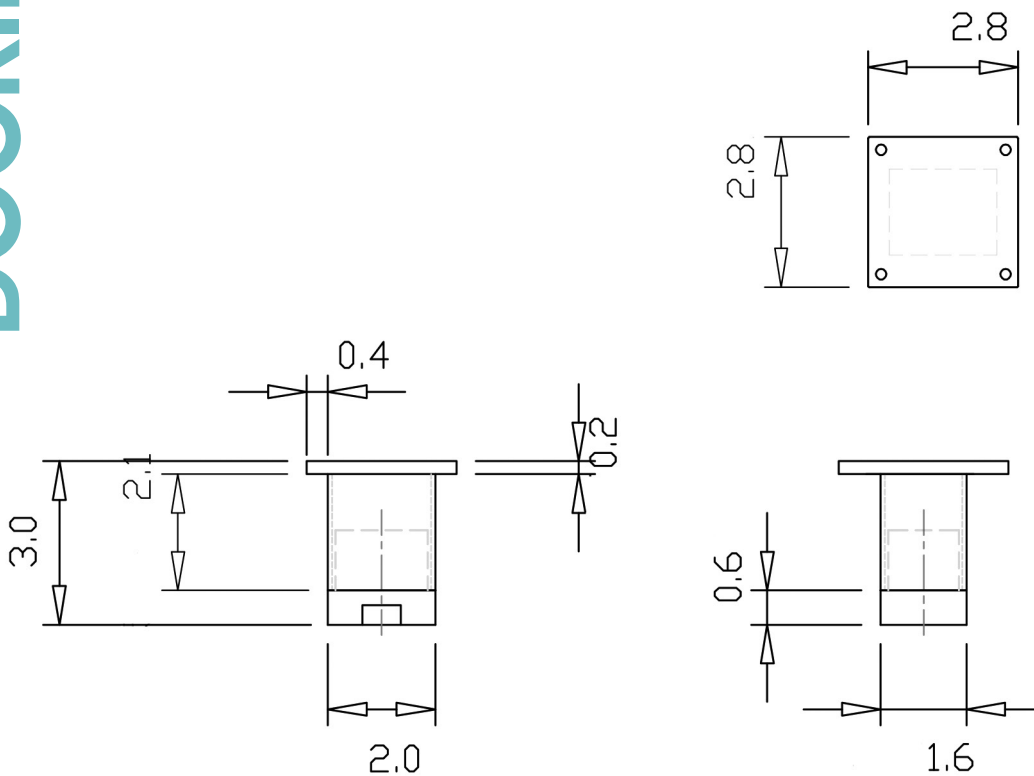

DOCKING LEG

SKU NUMBER: DOCKLEG

DESCRIPTION: 3"H Docking Leg for Desking w/ Adjustable Glide for Desking

Note: If a laminate top is used on top of the low storage, a standard docking leg is needed. If a laminate top is not used on top of the low storage, an extended docking leg is needed.

DOCKING LEG EXT

SKU NUMBER: DOCKLEG-E

DESCRIPTION: 4-1/4" Docking Leg- Extended For Desking w/ Adjustable Glide

Note: If a laminate top is used on top of the low storage, a standard docking leg is needed. If a laminate top is not used on top of the low storage, an extended docking leg is needed.