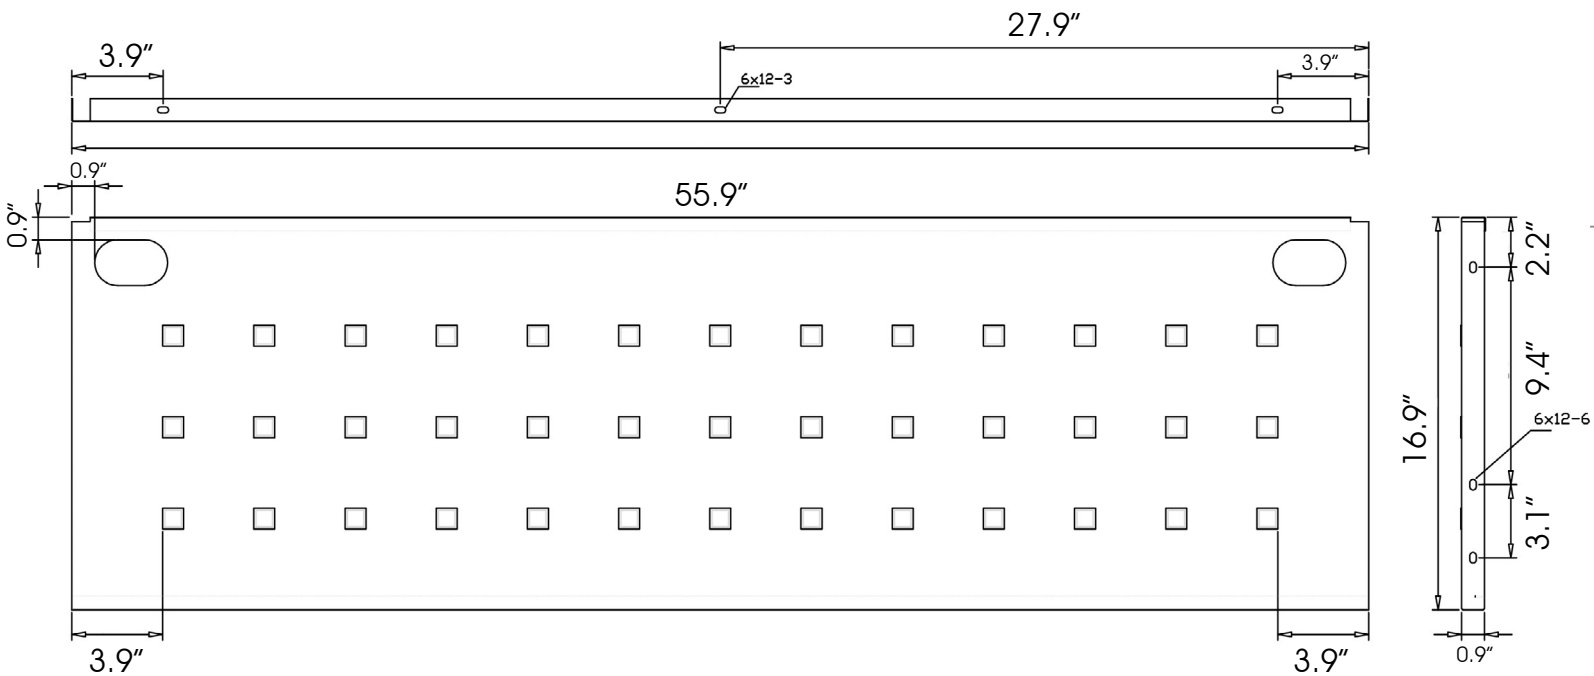

MODESTY PANEL

SKU NUMBER: MODPNL36

DESCRIPTION: 26" Modesty Panel for 36" Work Surface

MODESTY PANEL

SKU NUMBER: MODPNL42

DESCRIPTION: 32" Modesty Panel for 42" Work Surface

MODESTY PANEL

SKU NUMBER: MODPNL48

DESCRIPTION: 38" Modesty Panel for 48" Work Surface

MODESTY PANEL

SKU NUMBER: MODPNL60

DESCRIPTION: 50" Modesty Panel for 60" Work Surface

MODESTY PANEL

SKU NUMBER: MODPNL66

DESCRIPTION: 56" Modesty Panel for 66" Work Surface

MODESTY PANEL

SKU NUMBER: MODPNL72

DESCRIPTION: 62" Modesty Panel for 72" Work Surface

MODESTY PANEL

SKU NUMBER: MODPNL84

DESCRIPTION: 74" Modesty Panel for 84" Work Surface

MODESTY PANEL

SKU NUMBER: MODPNL96

DESCRIPTION: 86" Modesty Panel for 96" Work Surface

MODESTY PANEL EXT

SKU NUMBER: MODPNL48EXT

DESCRIPTION: 41.5" Modesty Panel Ext for 48"W Surface

MODESTY PANEL EXT

SKU NUMBER: MODPNL60EXT

DESCRIPTION: 53" Modesty Panel Ext for 60"W Surface