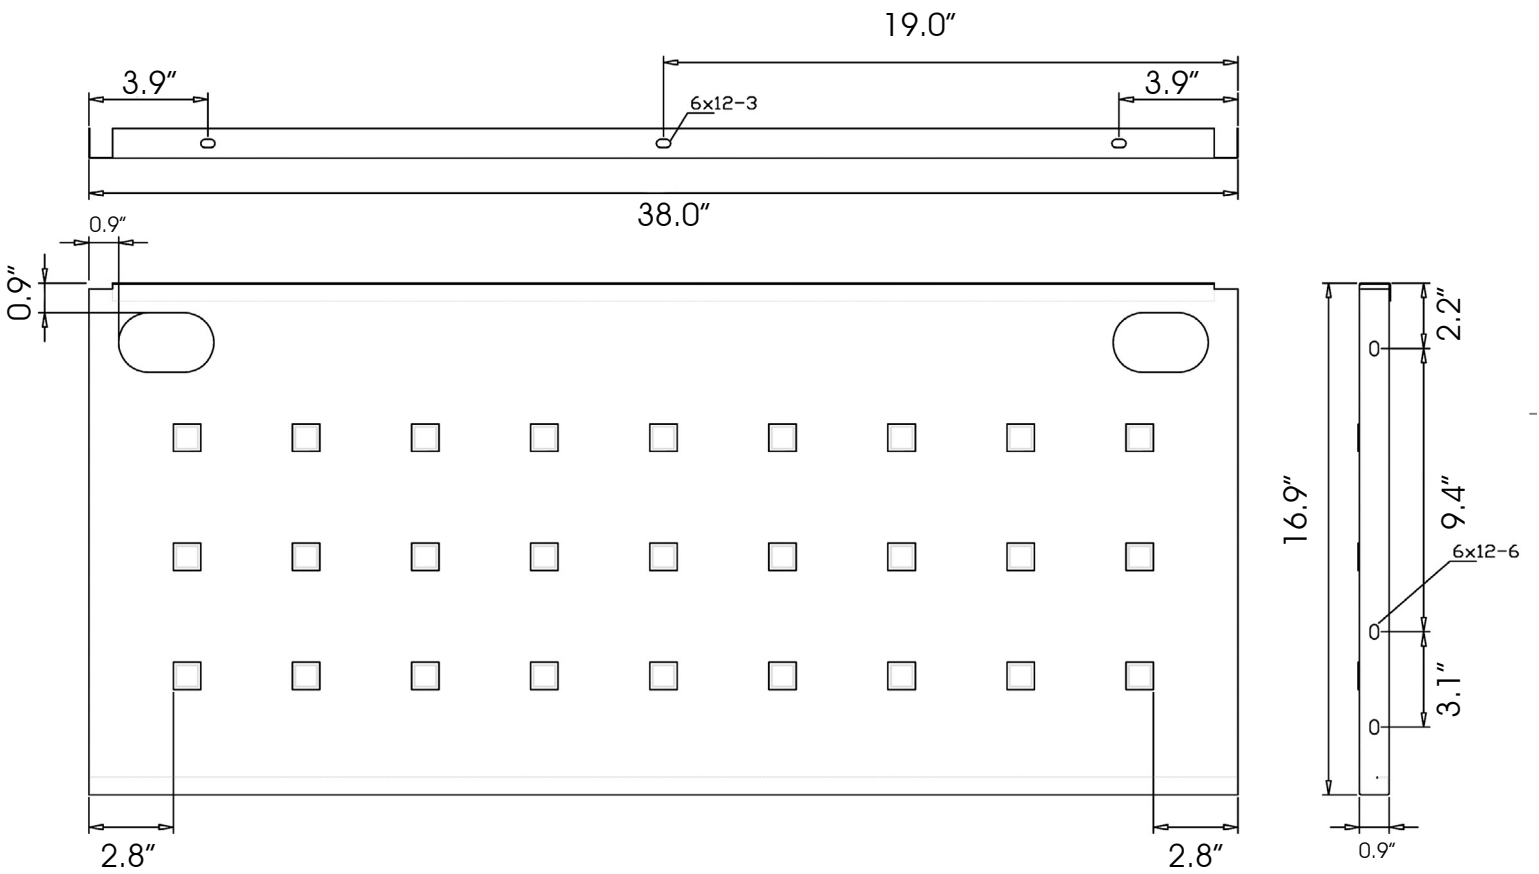

MODESTY PANEL

SKU NUMBER: MODPNL36

DESCRIPTION: 26" Modesty Panel for 36" Work Surface

MODESTY PANEL

SKU NUMBER: MODPNL42

DESCRIPTION: 32" Modesty Panel for 42" Work Surface

MODESTY PANEL

SKU NUMBER: MODPNL48

DESCRIPTION: 38" Modesty Panel for 48" Work Surface

MODESTY PANEL

SKU NUMBER: MODPNL60

DESCRIPTION: 50" Modesty Panel for 60" Work Surface

MODESTY PANEL

SKU NUMBER: MODPNL66

DESCRIPTION: 56" Modesty Panel for 66" Work Surface

DESCRIPTION: 86" Modesty Panel for 96" Work Surface

MODESTY PANEL EXT

SKU NUMBER: MODPNL48EXT

DESCRIPTION: 41.5" Modesty Panel Ext for 48"W Surface

MODESTY PANEL EXT

SKU NUMBER: MODPNL60EXT

DESCRIPTION: 53" Modesty Panel Ext for 60"W Surface

MODESTY PANEL EXT

SKU NUMBER: MODPNL72EXT

DESCRIPTION: 65" Modesty Panel Ext for 72"W Surface