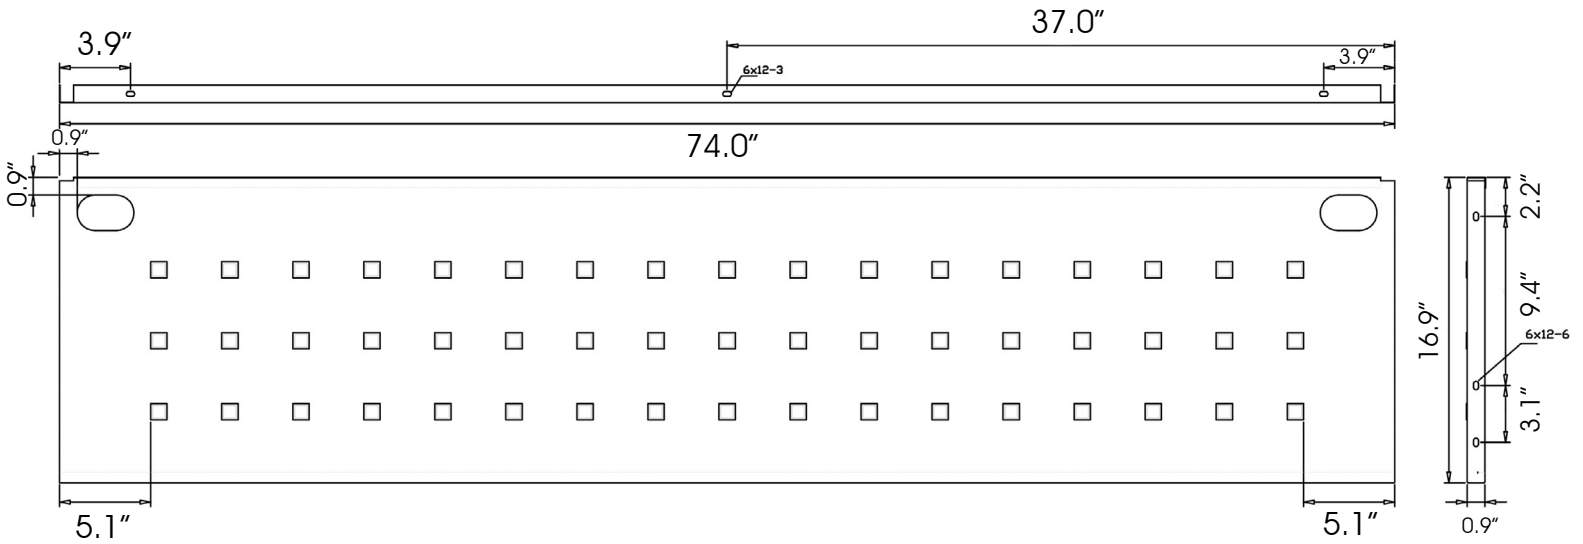

DESCRIPTION: 38" Modesty Panel for 48" Work Surface

MODESTY PANEL

SKU NUMBER: MODPNL60

DESCRIPTION: 50" Modesty Panel for 60" Work Surface

MODESTY PANEL

SKU NUMBER: MODPNL66

DESCRIPTION: 56" Modesty Panel for 66" Work Surface

MODESTY PANEL

SKU NUMBER: MODPNL72

DESCRIPTION: 62" Modesty Panel for 72" Work Surface

MODESTY PANEL

SKU NUMBER: MODPNL84

DESCRIPTION: 74" Modesty Panel for 84" Work Surface

MODESTY PANEL

SKU NUMBER: MODPNL96

DESCRIPTION: 86" Modesty Panel for 96" Work Surface

MODESTY PANEL EXT

SKU NUMBER: MODPNL48EXT

DESCRIPTION: 41.5" Modesty Panel Ext for 48"W Surface

MODESTY PANEL EXT

SKU NUMBER: MODPNL60EXT

DESCRIPTION: 53" Modesty Panel Ext for 60"W Surface

MODESTY PANEL EXT

SKU NUMBER: MODPNL72EXT

DESCRIPTION: 65" Modesty Panel Ext for 72"W Surface