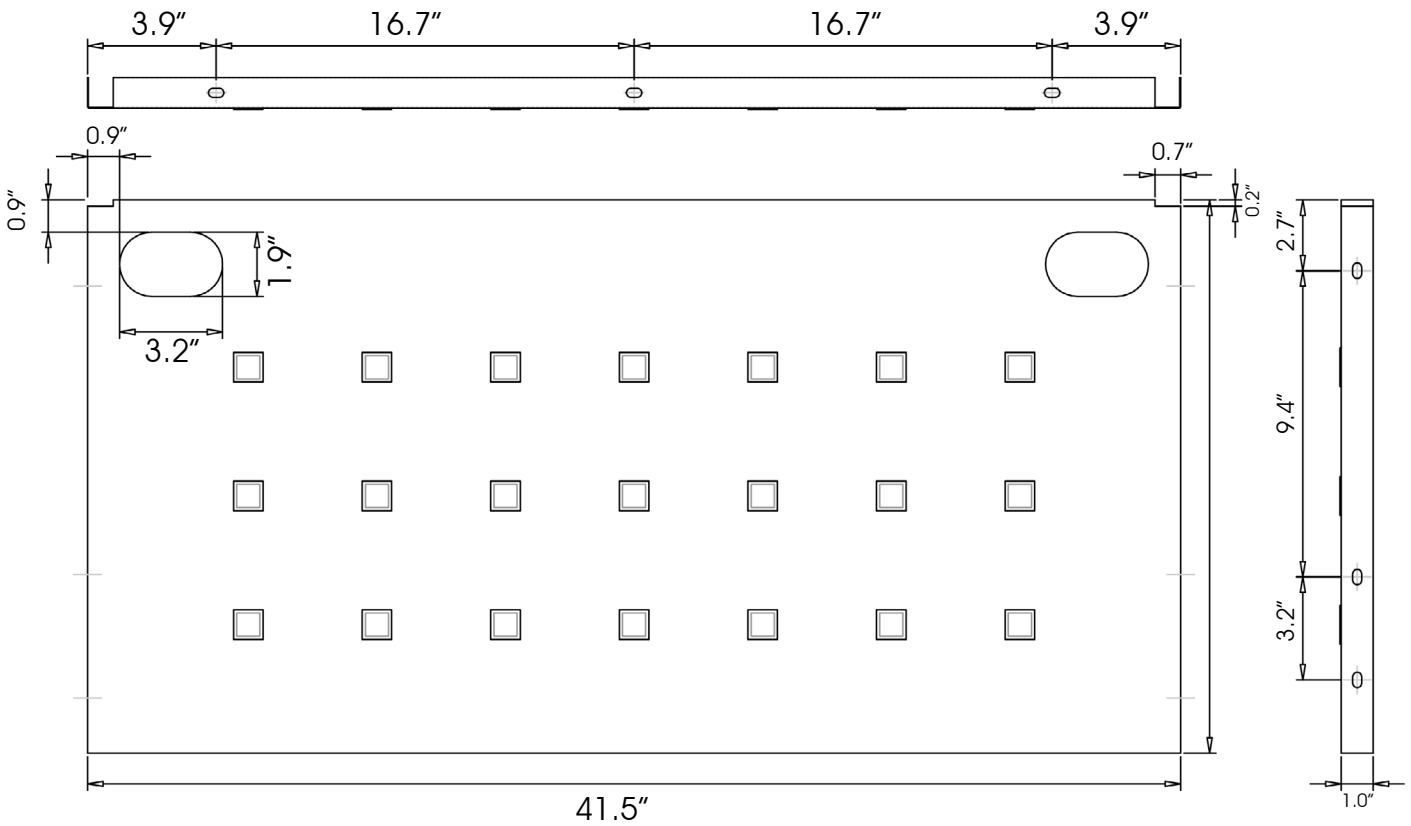

DESCRIPTION: 38" Modesty Panel for 48" Work Surface

MODESTY PANEL

SKU NUMBER: MODPNL60

DESCRIPTION: 50" Modesty Panel for 60" Work Surface

MODESTY PANEL

SKU NUMBER: MODPNL66

DESCRIPTION: 56" Modesty Panel for 66" Work Surface

MODESTY PANEL

SKU NUMBER: MODPNL72

DESCRIPTION: 62" Modesty Panel for 72" Work Surface

MODESTY PANEL

SKU NUMBER: MODPNL84

DESCRIPTION: 74" Modesty Panel for 84" Work Surface

MODESTY PANEL

SKU NUMBER: MODPNL96

DESCRIPTION: 86" Modesty Panel for 96" Work Surface

MODESTY PANEL EXT

SKU NUMBER: MODPNL48EXT

DESCRIPTION: 41.5" Modesty Panel Ext for 48"W Surface

MODESTY PANEL EXT

SKU NUMBER: MODPNL60EXT

DESCRIPTION: 53" Modesty Panel Ext for 60"W Surface

MODESTY PANEL EXT

SKU NUMBER: MODPNL72EXT

DESCRIPTION: 65" Modesty Panel Ext for 72"W Surface