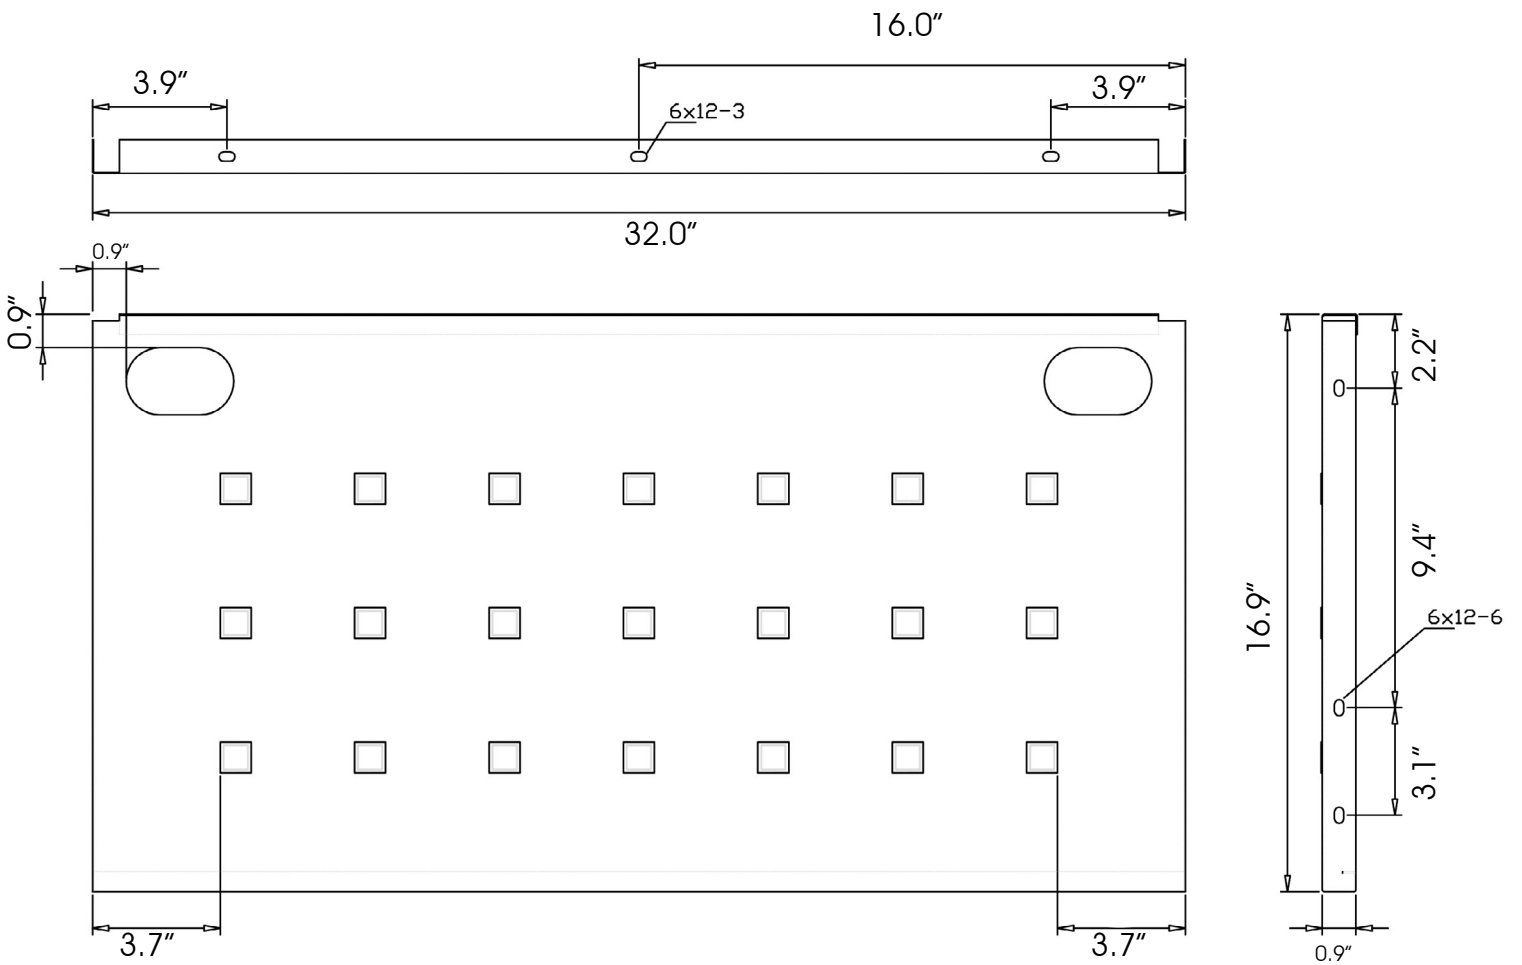

MODESTY PANEL

SKU NUMBER: MODPNL36

DESCRIPTION: 26" Modesty Panel for 36" Work Surface

MODESTY PANEL

SKU NUMBER: MODPNL42

DESCRIPTION: 32" Modesty Panel for 42" Work Surface

MODESTY PANEL

SKU NUMBER: MODPNL48

DESCRIPTION: 38" Modesty Panel for 48" Work Surface

MODESTY PANEL

SKU NUMBER: MODPNL60

DESCRIPTION: 50" Modesty Panel for 60" Work Surface

MODESTY PANEL

SKU NUMBER: MODPNL66

DESCRIPTION: 56" Modesty Panel for 66" Work Surface

DESCRIPTION: 86" Modesty Panel for 96" Work Surface

MODESTY PANEL EXT

SKU NUMBER: MODPNL48EXT

DESCRIPTION: 41.5" Modesty Panel Ext for 48"W Surface

MODESTY PANEL EXT

SKU NUMBER: MODPNL60EXT

DESCRIPTION: 53" Modesty Panel Ext for 60"W Surface

MODESTY PANEL EXT

SKU NUMBER: MODPNL72EXT

DESCRIPTION: 65" Modesty Panel Ext for 72"W Surface