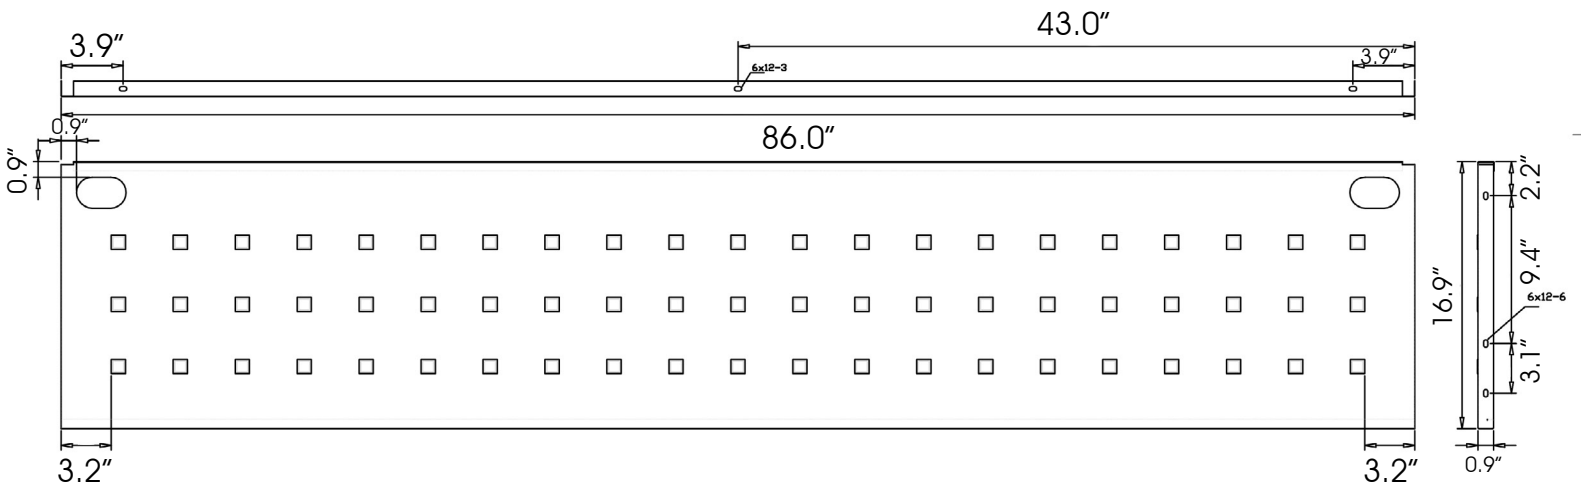

DESCRIPTION: 38" Modesty Panel for 48" Work Surface

MODESTY PANEL

SKU NUMBER: MODPNL60

DESCRIPTION: 50" Modesty Panel for 60" Work Surface

MODESTY PANEL

SKU NUMBER: MODPNL66

DESCRIPTION: 56" Modesty Panel for 66" Work Surface

MODESTY PANEL

SKU NUMBER: MODPNL72

DESCRIPTION: 62" Modesty Panel for 72" Work Surface

MODESTY PANEL

SKU NUMBER: MODPNL84

DESCRIPTION: 74" Modesty Panel for 84" Work Surface

MODESTY PANEL

SKU NUMBER: MODPNL96

DESCRIPTION: 86" Modesty Panel for 96" Work Surface

MODESTY PANEL EXT

SKU NUMBER: MODPNL48EXT

DESCRIPTION: 41.5" Modesty Panel Ext for 48"W Surface

MODESTY PANEL EXT

SKU NUMBER: MODPNL60EXT

DESCRIPTION: 53" Modesty Panel Ext for 60"W Surface

MODESTY PANEL EXT

SKU NUMBER: MODPNL72EXT

DESCRIPTION: 65" Modesty Panel Ext for 72"W Surface