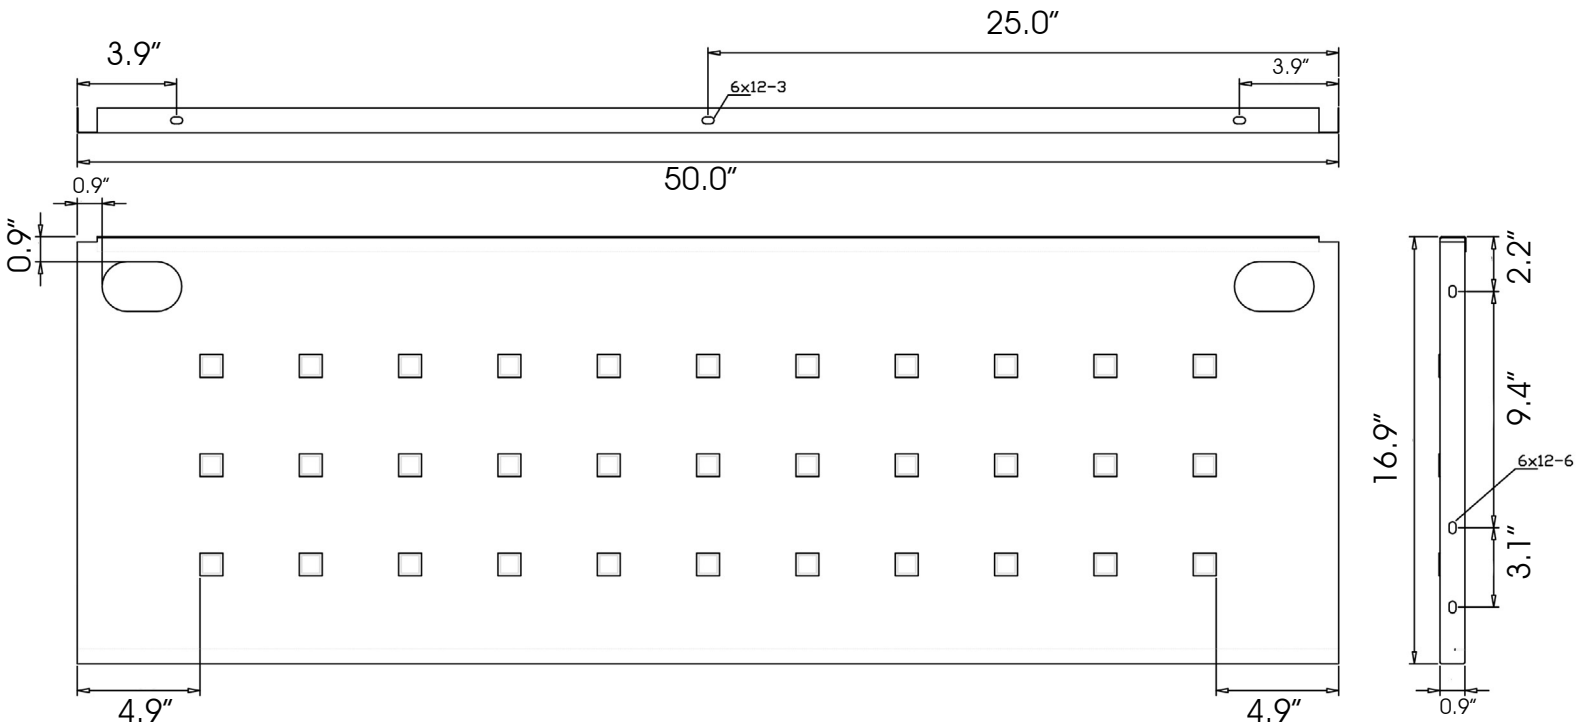

MODESTY PANEL

SKU NUMBER: MODPNL36

DESCRIPTION: 26" Modesty Panel for 36" Work Surface

MODESTY PANEL

SKU NUMBER: MODPNL42

DESCRIPTION: 32" Modesty Panel for 42" Work Surface

MODESTY PANEL

SKU NUMBER: MODPNL48

DESCRIPTION: 38" Modesty Panel for 48" Work Surface

MODESTY PANEL

SKU NUMBER: MODPNL60

DESCRIPTION: 50" Modesty Panel for 60" Work Surface

MODESTY PANEL

SKU NUMBER: MODPNL66

DESCRIPTION: 56" Modesty Panel for 66" Work Surface

DESCRIPTION: 86" Modesty Panel for 96" Work Surface

MODESTY PANEL EXT

SKU NUMBER: MODPNL48EXT

DESCRIPTION: 41.5" Modesty Panel Ext for 48"W Surface

MODESTY PANEL EXT

SKU NUMBER: MODPNL60EXT

DESCRIPTION: 53" Modesty Panel Ext for 60"W Surface

MODESTY PANEL EXT

SKU NUMBER: MODPNL72EXT

DESCRIPTION: 65" Modesty Panel Ext for 72"W Surface