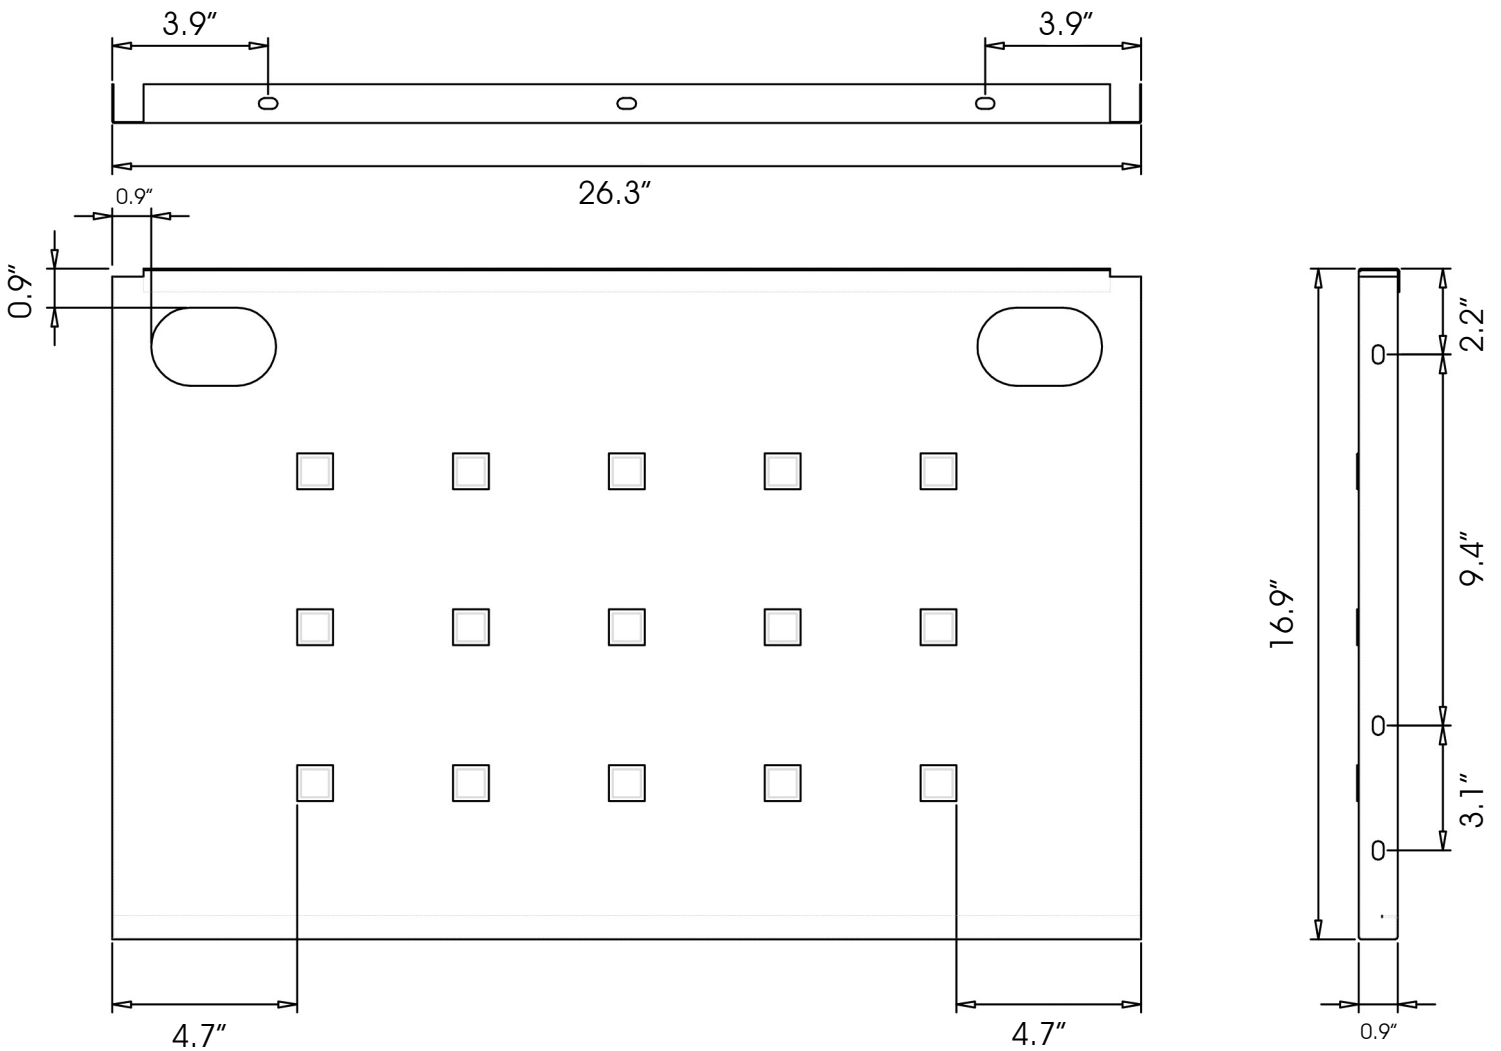

MODESTY PANEL

SKU NUMBER: MODPNL36

DESCRIPTION: 26" Modesty Panel for 36" Work Surface

MODESTY PANEL

SKU NUMBER: MODPNL42

DESCRIPTION: 32" Modesty Panel for 42" Work Surface

MODESTY PANEL

SKU NUMBER: MODPNL48

DESCRIPTION: 38" Modesty Panel for 48" Work Surface

MODESTY PANEL

SKU NUMBER: MODPNL60

DESCRIPTION: 50" Modesty Panel for 60" Work Surface

MODESTY PANEL

SKU NUMBER: MODPNL66

DESCRIPTION: 56" Modesty Panel for 66" Work Surface

DESCRIPTION: 86" Modesty Panel for 96" Work Surface

MODESTY PANEL EXT

SKU NUMBER: MODPNL48EXT

DESCRIPTION: 41.5" Modesty Panel Ext for 48"W Surface

MODESTY PANEL EXT

SKU NUMBER: MODPNL60EXT

DESCRIPTION: 53" Modesty Panel Ext for 60"W Surface

MODESTY PANEL EXT

SKU NUMBER: MODPNL72EXT

DESCRIPTION: 65" Modesty Panel Ext for 72"W Surface