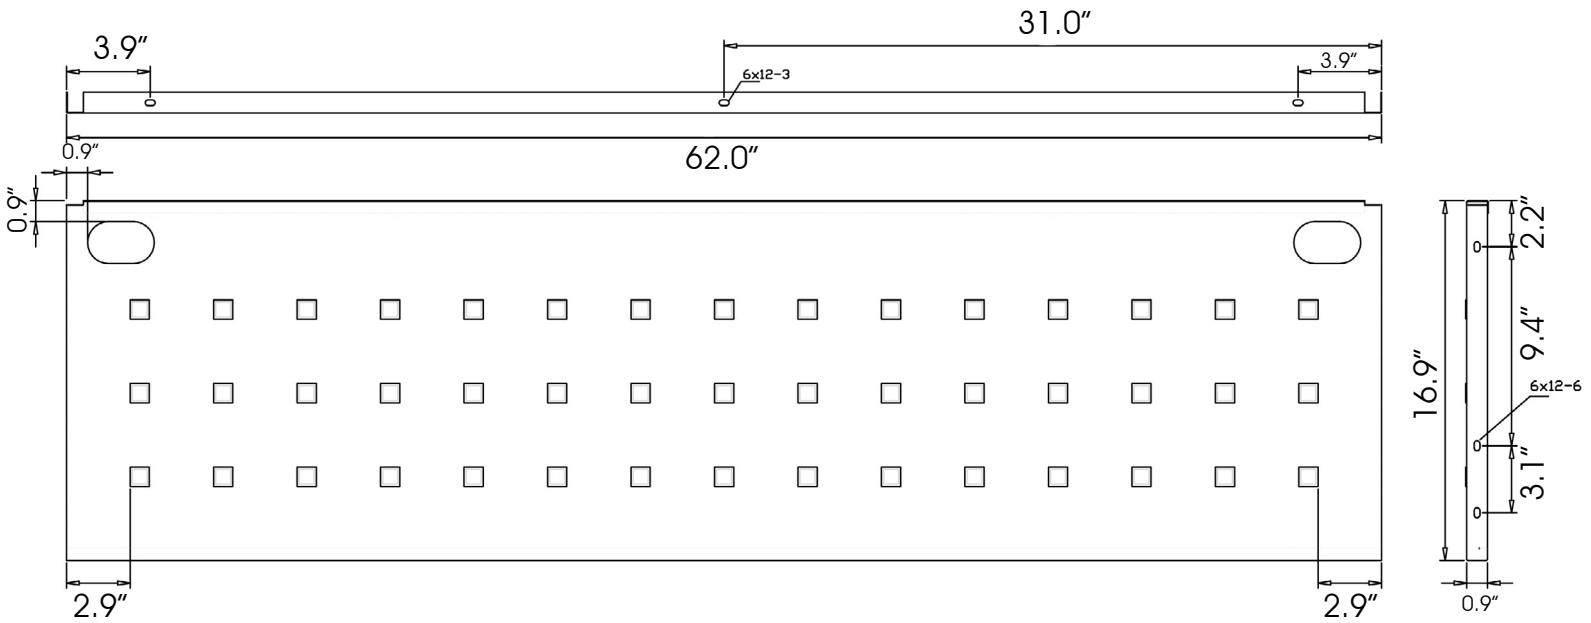

MODESTY PANEL

SKU NUMBER: MODPNL36

DESCRIPTION: 26" Modesty Panel for 36" Work Surface

MODESTY PANEL

SKU NUMBER: MODPNL42

DESCRIPTION: 32" Modesty Panel for 42" Work Surface

MODESTY PANEL

SKU NUMBER: MODPNL48

DESCRIPTION: 38" Modesty Panel for 48" Work Surface

MODESTY PANEL

SKU NUMBER: MODPNL60

DESCRIPTION: 50" Modesty Panel for 60" Work Surface

MODESTY PANEL

SKU NUMBER: MODPNL66

DESCRIPTION: 56" Modesty Panel for 66" Work Surface

MODESTY PANEL

SKU NUMBER: MODPNL72

DESCRIPTION: 62" Modesty Panel for 72" Work Surface

MODESTY PANEL

SKU NUMBER: MODPNL84

DESCRIPTION: 74" Modesty Panel for 84" Work Surface

MODESTY PANEL

SKU NUMBER: MODPNL96

DESCRIPTION: 86" Modesty Panel for 96" Work Surface

MODESTY PANEL EXT

SKU NUMBER: MODPNL48EXT

DESCRIPTION: 41.5" Modesty Panel Ext for 48"W Surface

MODESTY PANEL EXT

SKU NUMBER: MODPNL60EXT

DESCRIPTION: 53" Modesty Panel Ext for 60"W Surface