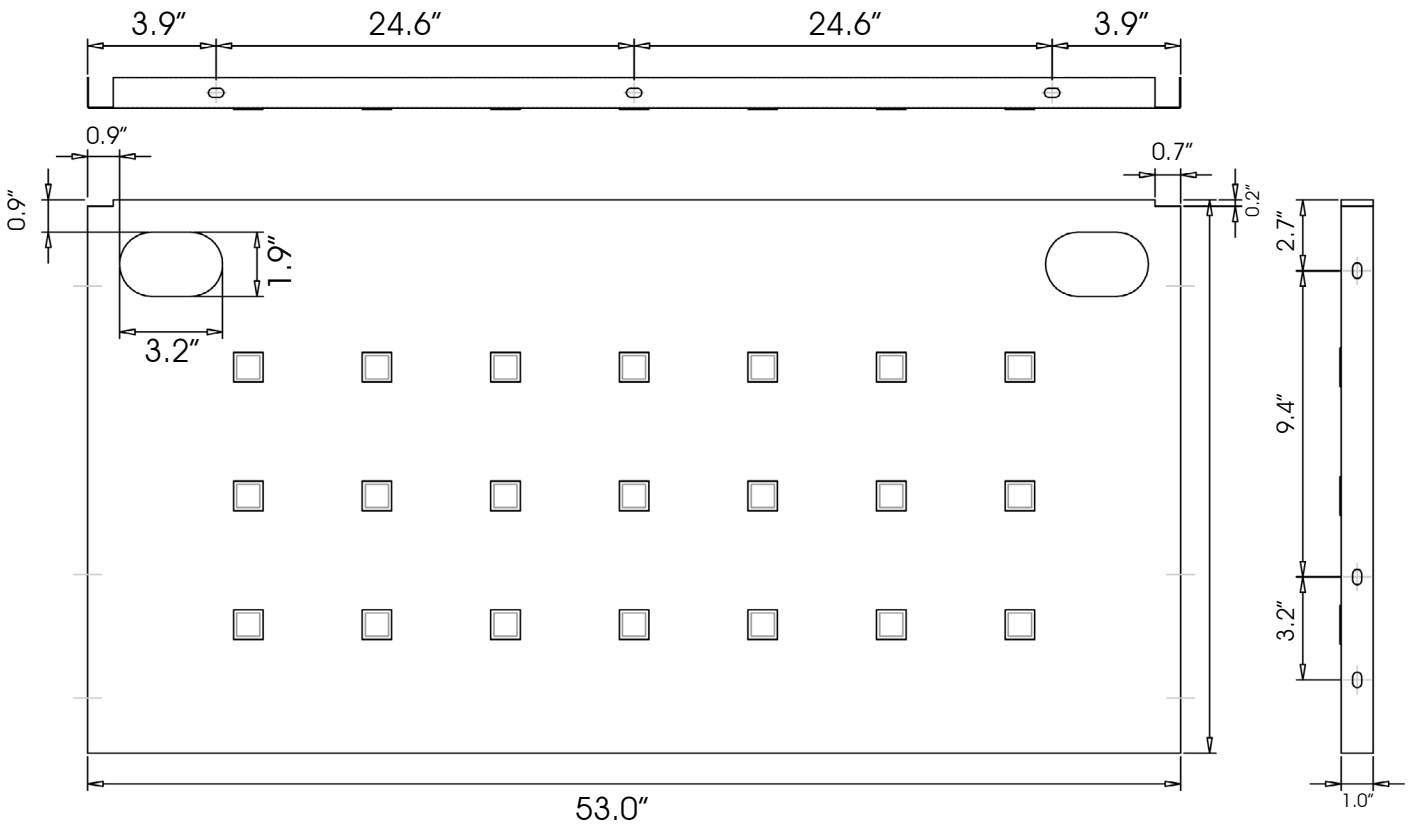

DESCRIPTION: 38" Modesty Panel for 48" Work Surface

MODESTY PANEL

SKU NUMBER: MODPNL60

DESCRIPTION: 50" Modesty Panel for 60" Work Surface

MODESTY PANEL

SKU NUMBER: MODPNL66

DESCRIPTION: 56" Modesty Panel for 66" Work Surface

MODESTY PANEL

SKU NUMBER: MODPNL72

DESCRIPTION: 62" Modesty Panel for 72" Work Surface

MODESTY PANEL

SKU NUMBER: MODPNL84

DESCRIPTION: 74" Modesty Panel for 84" Work Surface

MODESTY PANEL

SKU NUMBER: MODPNL96

DESCRIPTION: 86" Modesty Panel for 96" Work Surface

MODESTY PANEL EXT

SKU NUMBER: MODPNL48EXT

DESCRIPTION: 41.5" Modesty Panel Ext for 48"W Surface

MODESTY PANEL EXT

SKU NUMBER: MODPNL60EXT

DESCRIPTION: 53" Modesty Panel Ext for 60"W Surface

MODESTY PANEL EXT

SKU NUMBER: MODPNL72EXT

DESCRIPTION: 65" Modesty Panel Ext for 72"W Surface