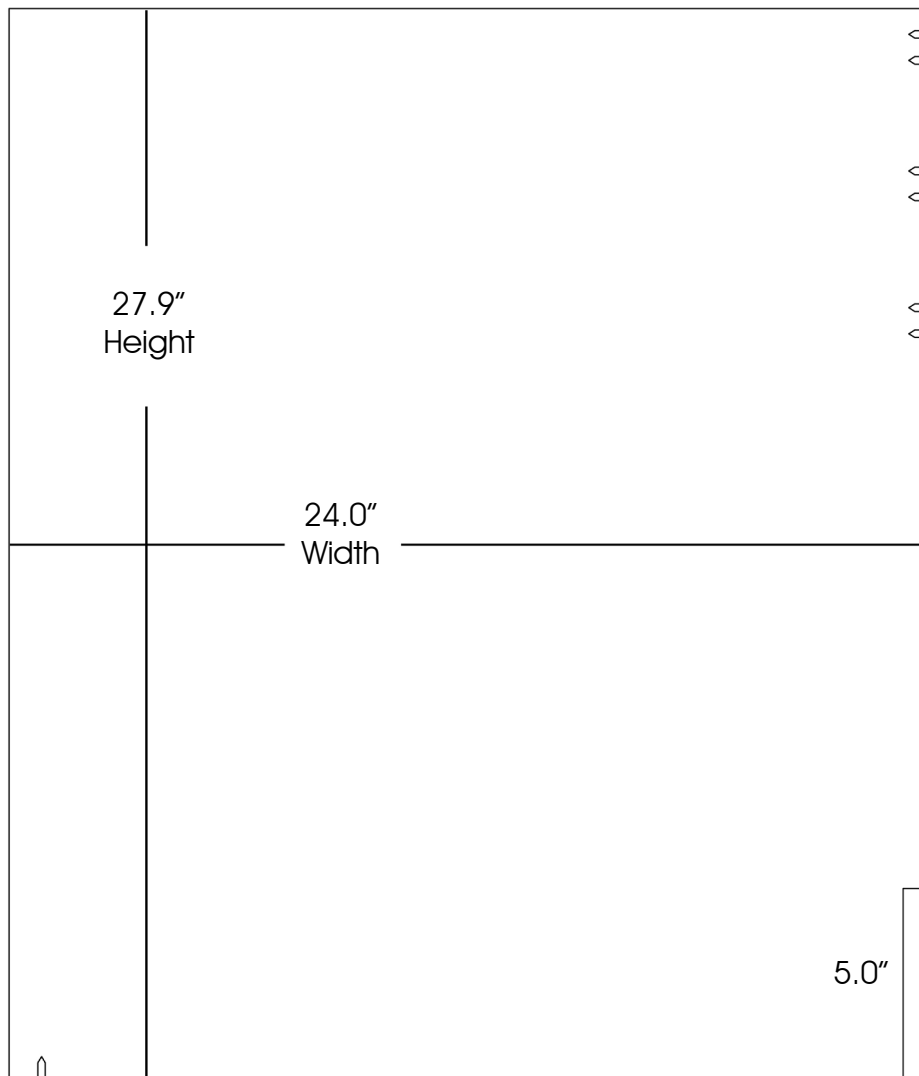

# TABLE LEGS WORK SURFACE SUPPORT PANEL 24

**SKU NUMBER:** WSSP24

**DESCRIPTION:** 24" Work Surface Support Panel

# TABLE LEGS WORK SURFACE SUPPORT PANEL 30

**SKU NUMBER:** WSSP30

**DESCRIPTION:** 30" Work Surface Support Panel