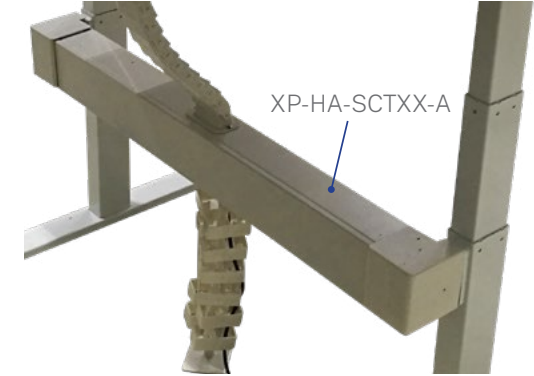

Connects to the underside of work surface to pass cables along underside..

SKU

E-TABLE-J-WM Wire Management Tray for Adjust Base

XPAND CABLE TRAY XPAND (ALL)

Attaches underneath XPand stations to run cables along base. Available in 18", 24" and 30".

SKU

XP-CM-19 19" Floor Entry Wire Management Kit

XPAND CABLE TRAY COVER XPAND UP

Cable tray cover for XPand Up. Available in 18" (Link) 48", 60" and 72" W.

SKU

XP-CTC18 18" Cable Tray Cover Link
 XP-CTC48 48" Cable Tray Cover
 XP-CTC60 60" Cable Tray Cover
 XP-CTC72 72" Cable Tray Cover

SINGLE STATION CABLE TRAY ASSEMBLY XPAND UP

Cable tray assembly for Single XPand Up stations. Available in 18" (Link), 48", 60" and 72" W.

SKU

XP-HA-SCT18-A 18" Single Station Cable Tray Link
 XP-HA-SCT48-A 48" Single Station Cable Tray Assembly
 XP-HA-SCT60-A 60" Single Station Cable Tray Assembly
 XP-HA-SCT72-A 72" Single Station Cable Tray Assembly