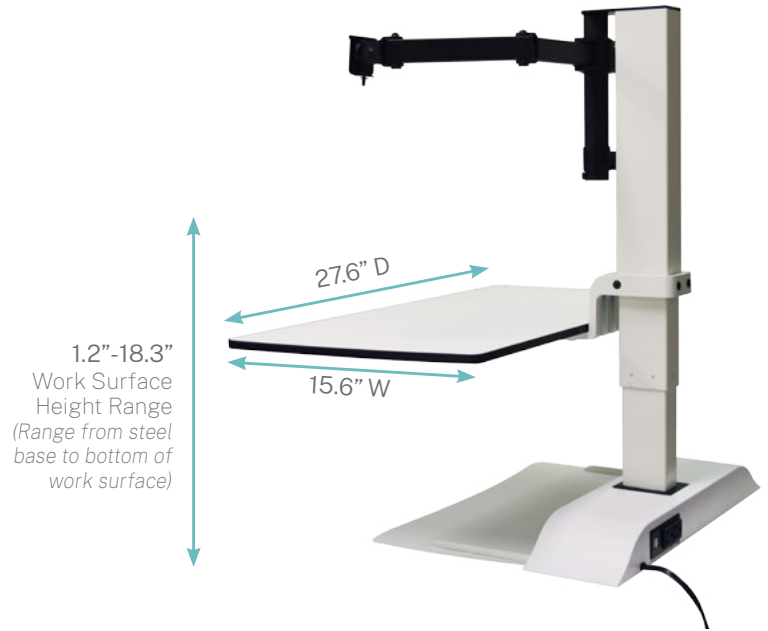

+ STABILITY IS KEY

The all-metal construction gives you peace of mind that Emerge II will support your workstation's needs.

+ ADDITIONAL PORTS

Enjoy easy access to two additional power and USB ports on the back.

+ ROOM TO WORK

Emerge provides plenty of room to handle all your daily tasks - it is perfect for laptop users as well!

STYLE	SKU	LIST PRICE
Single	E-DOC-S	\$119
Dual	E-DOC-D	\$305
Triple	E-DOC-T	\$495

EMERGE STATS

SKU	E-DOC-II
List Price	\$1449
Control	Magnetic Remote Control 3 Memory Heights
Motor	Electric
Surface Height Range	1.2" to 18.3"
Surface Width	27.6"
Surface Depths	15.6"
Surface Weight Capacity	44 lbs.
Speed	0.98 in/sec (25 mm/sec)
Anti-Collision	Yes
Unit Weight	40 lbs.

ALSO AVAILABLE SINGLE, DUAL & TRIPLE MONITOR ARMS

(must be purchased separately)

PRICING

STYLE	SKU	LIST PRICE
Single	E-DOC-S	\$119
Dual	E-DOC-D	\$305
Triple	E-DOC-T	\$495

MONITOR ARM STATS

Supported Type	VESA compatible monitor
Monitor Size Limit	Up to one (1) 10"-24" 16:9 monitor (single) Up to two (2) 17"-24" 16:9 monitors (dual) Up to three (3) 17"-24" 16:9 monitors (triple)
Monitor Weight Limit	Up to 11 lbs. (single) Up to 8.8 lbs. per monitor (dual) Up to 8.8 lbs. per monitor (triple)
Monitor Arm Unit Weight	2.2 lbs. (single) 5.0 lbs. per monitor (dual) 8.8 lbs. per monitor (triple)