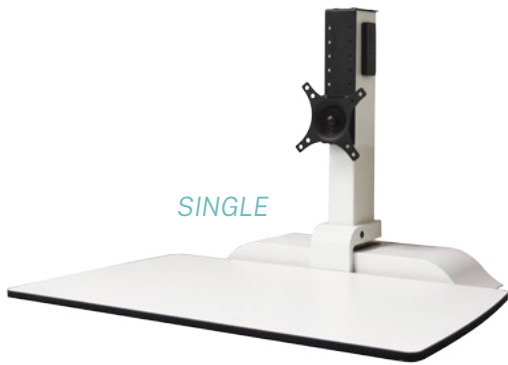

+ STABILITY IS KEY

The all-metal construction gives you peace of mind that Emerge II will support your workstation's needs.

+ ADDITIONAL PORTS

Enjoy easy access to two additional power and USB ports on the back.

+ REMOTE CONTROL

Easily control your Emerge unit with the magnetic remote controller.

+ SINGLE, DUAL & TRIPLE MONITOR MOUNTS

Customize your Emerge unit with a single, dual (shown) or triple monitor mount (sold separately).

+ ROOM TO WORK

Emerge provides plenty of room to handle all your daily tasks - it is perfect for laptop users as well!

STYLE	SKU	LIST PRICE
Single	E-DOC-S	\$119
Dual	E-DOC-D	\$305
Triple	E-DOC-T	\$495

EMERGE STATS

SKU	E-DOC-II
List Price	\$1449
Control	Magnetic Remote Control 3 Memory Heights
Motor	Electric
Surface Height Range	1.2" to 18.3"
Surface Width	27.6"
Surface Depths	15.6"
Surface Weight Capacity	44 lbs.
Speed	0.98 in/sec (25 mm/sec)
Anti-Collision	Yes
Unit Weight	40 lbs.