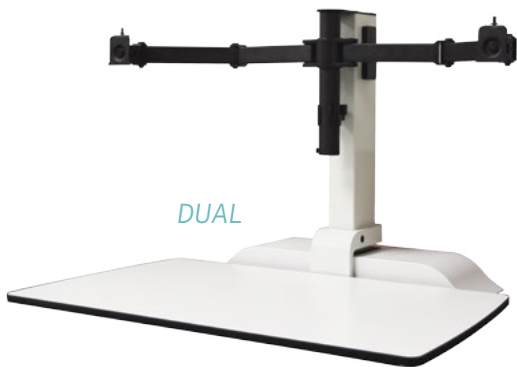

+ STABILITY IS KEY

The all-metal construction gives you peace of mind that Emerge II will support your workstation's needs.

+ ADDITIONAL PORTS

Enjoy easy access to two additional power and USB ports on the back.

+ REMOTE CONTROL

Easily control your Emerge unit with the magnetic remote controller.

+ SINGLE, DUAL & TRIPLE MONITOR MOUNTS

Customize your Emerge unit with a single, dual (shown) or triple monitor mount (sold separately).

+ ROOM TO WORK

Emerge provides plenty of room to handle all your daily tasks - it is perfect for laptop users as well!

STYLE	SKU	LIST PRICE
Single	E-DOC-S	\$119
Dual	E-DOC-D	\$305
Triple	E-DOC-T	\$495

EMERGE STATS

SKU	E-DOC-II
List Price	\$1449
Control	Magnetic Remote Control 3 Memory Heights
Motor	Electric
Surface Height Range	1.2" to 18.3"
Surface Width	27.6"
Surface Depths	15.6"
Surface Weight Capacity	44 lbs.
Speed	0.98 in/sec (25 mm/sec)
Anti-Collision	Yes
Unit Weight	40 lbs.