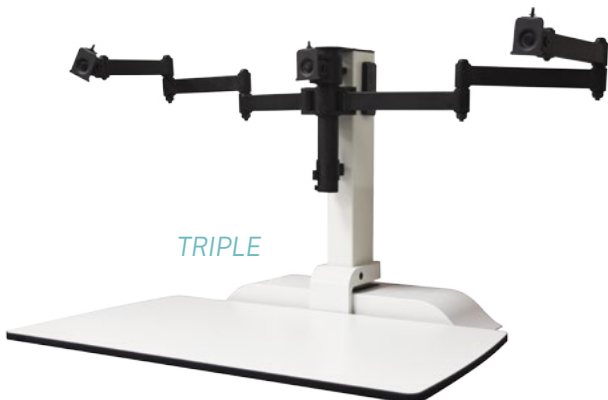

+ STABILITY IS KEY

The all-metal construction gives you peace of mind that Emerge II will support your workstation's needs.

+ ADDITIONAL PORTS

Enjoy easy access to two additional power and USB ports on the back.

+ REMOTE CONTROL

Easily control your Emerge unit with the magnetic remote controller.

+ SINGLE, DUAL & TRIPLE MONITOR MOUNTS

Customize your Emerge unit with a single, dual (shown) or triple monitor mount (sold separately).

+ ROOM TO WORK

Emerge provides plenty of room to handle all your daily tasks - it is perfect for laptop users as well!

STYLE	SKU	LIST PRICE
Single	E-DOC-S	\$119
Dual	E-DOC-D	\$305
Triple	E-DOC-T	\$495

EMERGE STATS

SKU	E-DOC-II
List Price	\$1449
Control	Magnetic Remote Control 3 Memory Heights
Motor	Electric
Surface Height Range	1.2" to 18.3"
Surface Width	27.6"
Surface Depths	15.6"
Surface Weight Capacity	44 lbs.
Speed	0.98 in/sec (25 mm/sec)
Anti-Collision	Yes
Unit Weight	40 lbs.