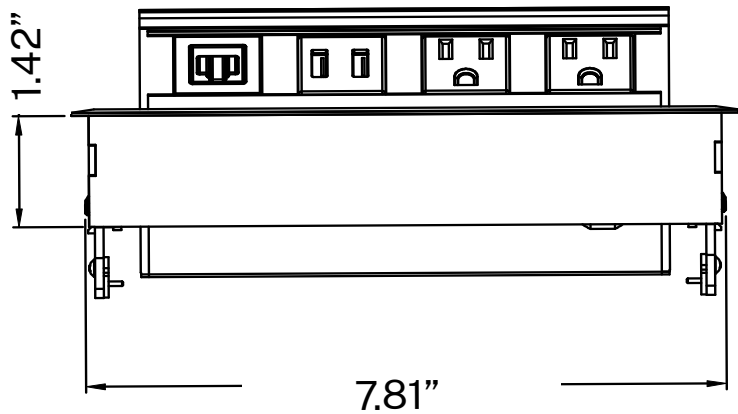

SINGLE POP-UP TABLE DOCK

SPECIFICATIONS

FEATURES

- Black aluminum housing
- 2 grounded AC outlets (125V, 12A rating)
- 2 USB ports (5V, 4.2A)
- 9.5 ft power cord
- 1 Ethernet RJ45 Port