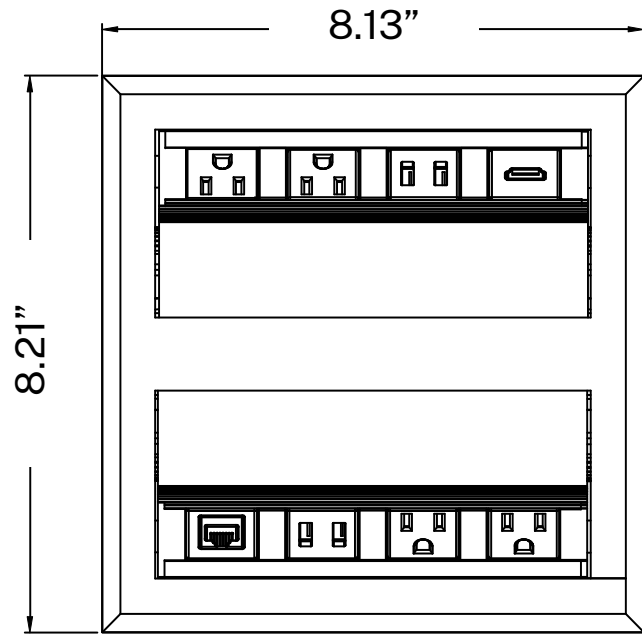

## SPECIFICATIONS

### FEATURES

- Black aluminum housing
- 2 grounded AC outlets (125V, 12A rating)
- 2 USB ports (5V, 4.2A)
- 9.5 ft power cord
- 1 Ethernet RJ45 Port

### Features

Aluminum housing

Side 1:

- 2 grounded AC outlets (125V, 12A rating)
- 2 USB ports (5V, 4.2A)
- 1 Ethernet RJ45 port
- 9.5 Ft power cord

Side 2:

- 2 grounded AC outlets (125V, 12A rating)
- 2 USB ports (5V, 4.2A)
- 1 HDMI port