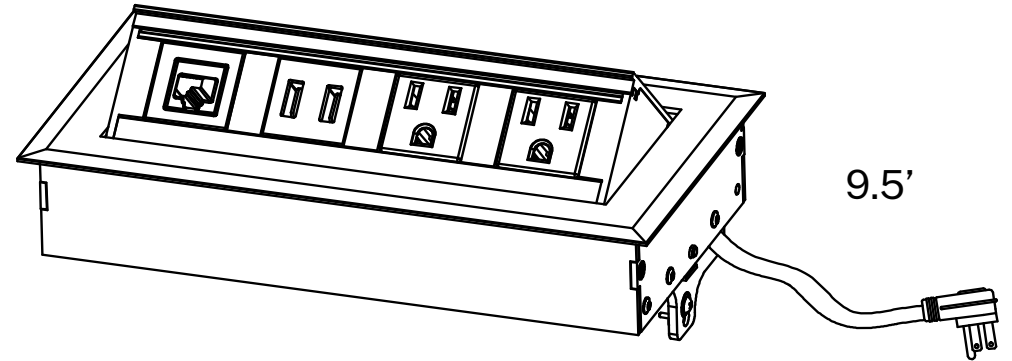

SINGLE POP-UP TABLE DOCK

SPECIFICATIONS

FEATURES

- Black aluminum housing
- 2 grounded AC outlets (125V, 12A rating)
- 2 USB ports (5V, 4.2A)
- 9.5 ft power cord
- 1 Ethernet RJ45 Port