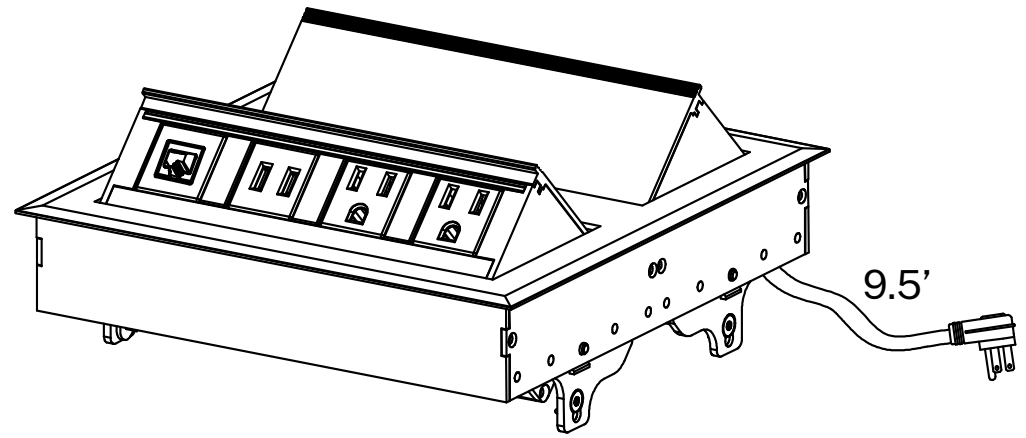

DUAL POP-UP TABLE DOCK

SPECIFICATIONS

Features

Aluminum housing

Side 1:

- 2 grounded AC outlets (125V, 12A rating)
- 2 USB ports (5V, 4.2A)
- 1 Ethernet RJ45 port
- 9.5 Ft power cord

Side 2:

- 2 grounded AC outlets (125V, 12A rating)
- 2 USB ports (5V, 4.2A)
- 1 HDMI port