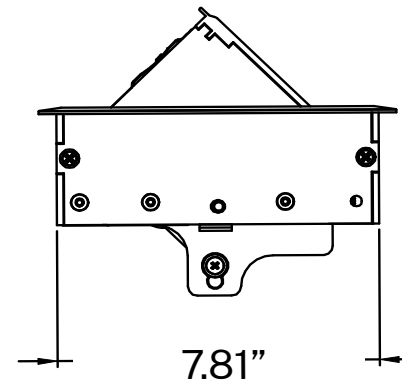

SINGLE POP-UP TABLE DOCK

SPECIFICATIONS

FEATURES

- Black aluminum housing
- 2 grounded AC outlets (125V, 12A rating)
- 2 USB ports (5V, 4.2A)
- 9.5 ft power cord
- 1 Ethernet RJ45 Port