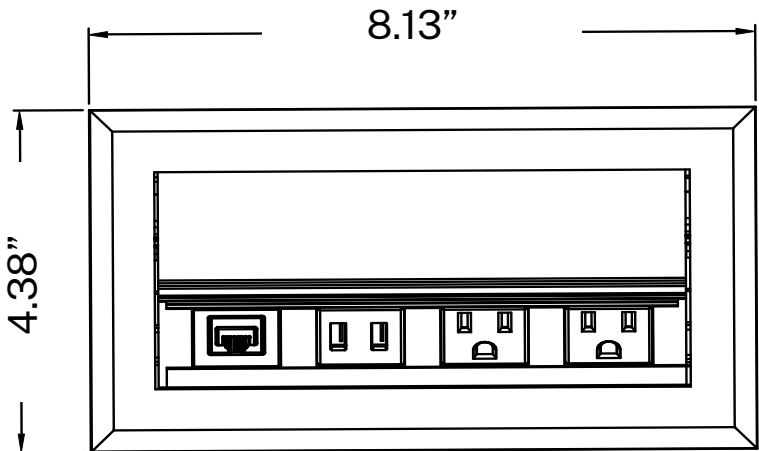

SINGLE POP-UP TABLE DOCK

SPECIFICATIONS

FEATURES

- Black aluminum housing
- 2 grounded AC outlets (125V, 12A rating)
- 2 USB ports (5V, 4.2A)
- 9.5 ft power cord
- 1 Ethernet RJ45 Port