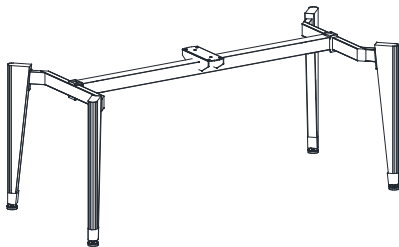

WORK SURFACE SUPPORT PANEL

SKU	DESCRIPTION	LIST
WSSP24	24" Work Surface Support Panel	$335
WSSP30	30" Work Surface Support Panel	$375

NOTE: Work Surface Support Panel attaches with bracket.