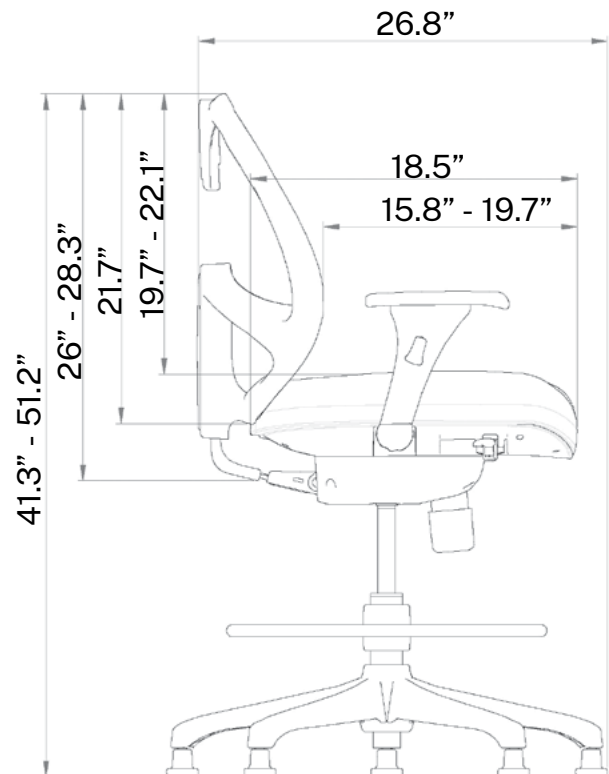

RELAX: FABRIC ERGO STOOL

OPS-B1FS-ERGO STOOL TASK CHAIR

Features

- Counter Height Task chair
- Optional headrest available
- Includes casters
- Includes glides
- Seat height adjustment
- Tilt lock and tension adjustment
- Seat slider
- Synchro tilt
- Arms adjust inward/outward
- Arms adjust upward/downward
- Ratchet back
- 300 lb weight capacity
- Swivel black base
- Gray mesh back
- Black fabric cushion seat

Optional Headrest

Model Information

SKU	HEIGHT (Inches)	OVERALL DEPTH (Inches)	ARM TO ARM WIDTH (Inches)	SEAT DEPTH (Inches)	SEAT WIDTH (Inches)	NET WEIGHT (lbs.)	WEIGHT CAPACITY (lbs.)	LIST PRICE
OPS-B1FS-ERGO STOOL	41.3 - 51.2*	26.8	26.8	20	20	52	300	\$675
OPS-HR						1.5		\$43

* Height increases by 3" with ratchet back adjustment
 * Height increases by 3" with headrest