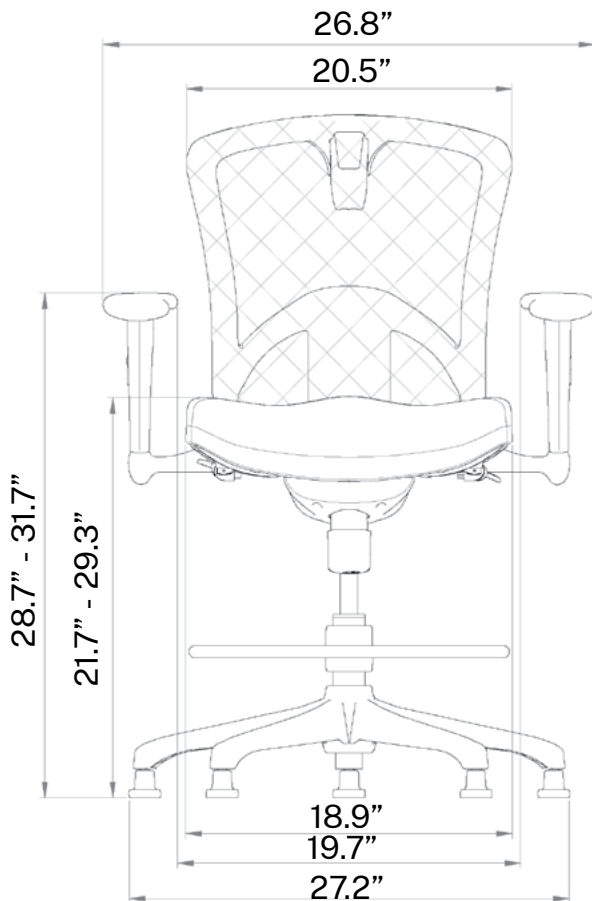

RELAX: FABRIC ERGO STOOL

OPS-B1FS-ERGO STOOL TASK CHAIR

Features

- Counter Height Task chair
- Optional headrest available
- Includes casters
- Includes glides
- Seat height adjustment
- Tilt lock and tension adjustment
- Seat slider
- Synchro tilt
- Arms adjust inward/outward
- Arms adjust upward/downward
- Ratchet back
- 300 lb weight capacity
- Swivel black base
- Gray mesh back
- Black fabric cushion seat

Optional Headrest

Model Information

SKU	HEIGHT (Inches)	OVERALL DEPTH (Inches)	ARM TO ARM WIDTH (Inches)	SEAT DEPTH (Inches)	SEAT WIDTH (Inches)	NET WEIGHT (lbs.)	WEIGHT CAPACITY (lbs.)	LIST PRICE
OPS-B1FS-ERGO STOOL	41.3 - 51.2*	26.8	26.8	20	20	52	300	\$675
OPS-HR						1.5		\$43

* Height increases by 3" with ratchet back adjustment
 * Height increases by 3" with headrest