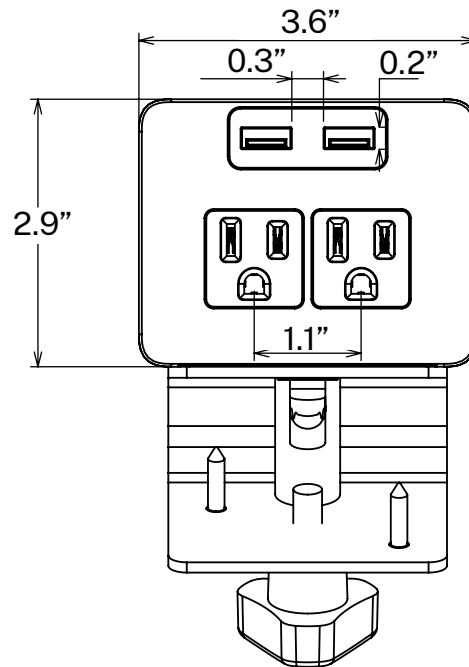

Available in White and Black finishes

PLUG-IN CLAMP DUPLEX

SPECIFICATIONS

***Specification Note:** Plug-In Clamp Duplex is designed to fit OPS worksurfaces (1.2" thick)