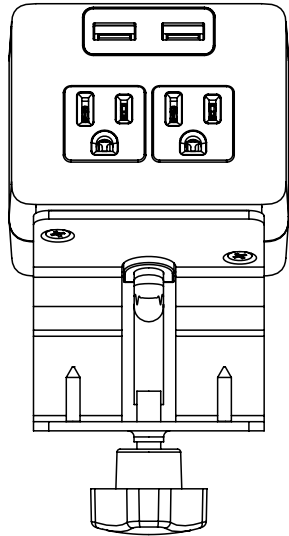

PLUG-IN CLAMP DUPLEX

OVERVIEW

Easy to Install Clamp Mount

Conveniently power or charge your favorite electronics right from your desktop.

Available Products

SKU	Description	List Price
XP-DUPLEX-USB-P-1.WH	Plug-in clamp duplex (White)	\$295
XP-DUPLEX-USB-P-1.BU	Plug-in clamp duplex (Black)	\$295

Available in White and Black finishes

PLUG-IN CLAMP DUPLEX

SPECIFICATIONS

***Specification Note:** Plug-In Clamp Duplex is designed to fit OPS worksurfaces (1.2" thick)