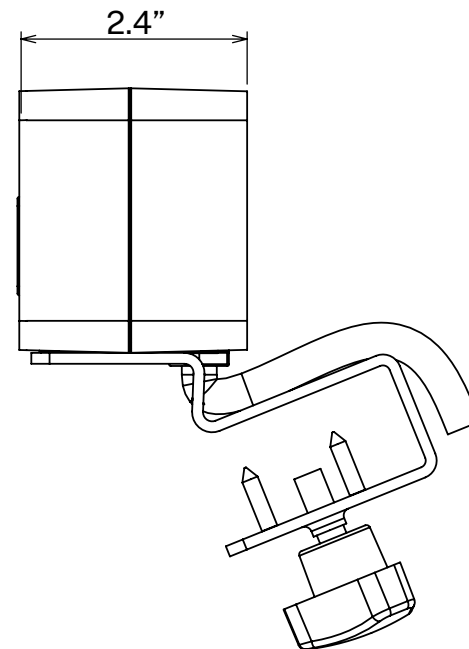

PLUG-IN CLAMP DUPLEX

OVERVIEW

Easy to Install Clamp Mount

Conveniently power or charge your favorite electronics right from your desktop.

Available Products

SKU	Description	List Price
XP-DUPLEX-USB-P-1.WH	Plug-in clamp duplex (White)	\$295
XP-DUPLEX-USB-P-1.BU	Plug-in clamp duplex (Black)	\$295

Available in White and Black finishes

PLUG-IN CLAMP DUPLEX

SPECIFICATIONS

***Specification Note:** Plug-In Clamp Duplex is designed to fit OPS worksurfaces (1.2" thick)