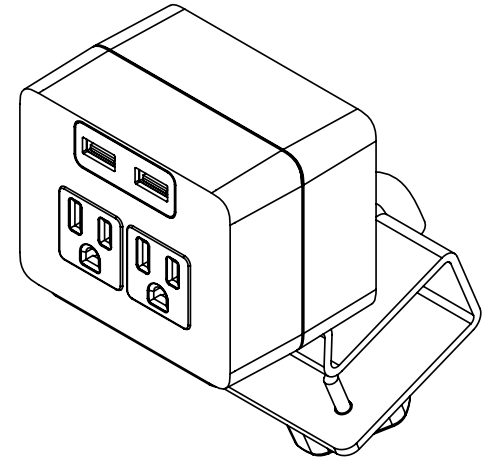

PLUG-IN CLAMP DUPLEX

OVERVIEW

Easy to Install Clamp Mount

Conveniently power or charge your favorite electronics right from your desktop.

Available Products

SKU	Description	List Price
XP-DUPLEX-USB-P-1.WH	Plug-in clamp duplex (White)	\$295
XP-DUPLEX-USB-P-1.BU	Plug-in clamp duplex (Black)	\$295

Available in White and Black finishes

PLUG-IN CLAMP DUPLEX

SPECIFICATIONS

***Specification Note:** Plug-In Clamp Duplex is designed to fit OPS worksurfaces (1.2" thick)