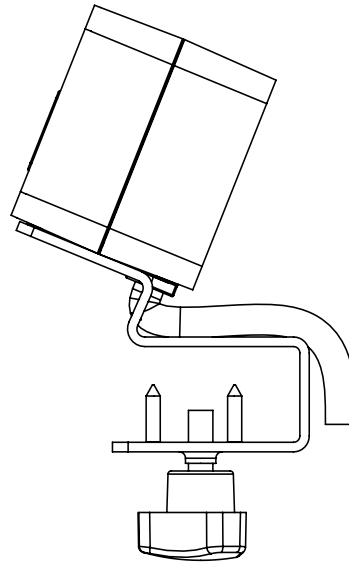

PLUG-IN CLAMP DUPLEX

OVERVIEW

Easy to Install Clamp Mount

Conveniently power or charge your favorite electronics right from your desktop.

Available Products

SKU	Description	List Price
XP-DUPLEX-USB-P-1.WH	Plug-in clamp duplex (White)	\$295
XP-DUPLEX-USB-P-1.BU	Plug-in clamp duplex (Black)	\$295

Available in White and Black finishes

PLUG-IN CLAMP DUPLEX

SPECIFICATIONS

***Specification Note:** Plug-In Clamp Duplex is designed to fit OPS worksurfaces (1.2" thick)