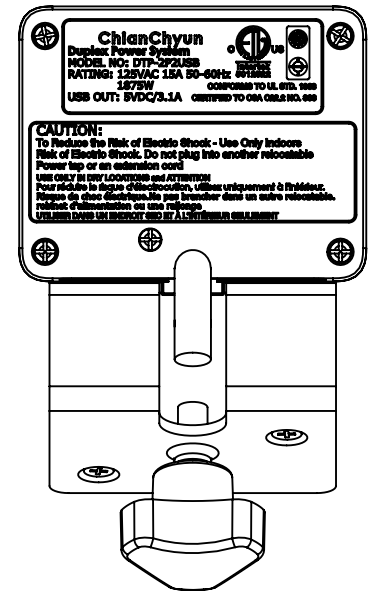

PLUG-IN CLAMP DUPLEX

OVERVIEW

Easy to Install Clamp Mount

Conveniently power or charge your favorite electronics right from your desktop.

Available Products

SKU	Description	List Price
XP-DUPLEX-USB-P-1.WH	Plug-in clamp duplex (White)	\$295
XP-DUPLEX-USB-P-1.BU	Plug-in clamp duplex (Black)	\$295

Available in White and Black finishes

PLUG-IN CLAMP DUPLEX

SPECIFICATIONS

***Specification Note:** Plug-In Clamp Duplex is designed to fit OPS worksurfaces (1.2" thick)