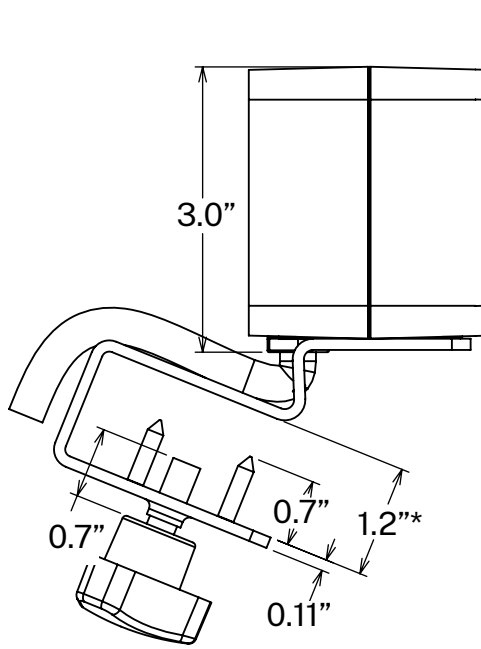

Available in White and Black finishes

PLUG-IN CLAMP DUPLEX

SPECIFICATIONS

***Specification Note:** Plug-In Clamp Duplex is designed to fit OPS worksurfaces (1.2" thick)