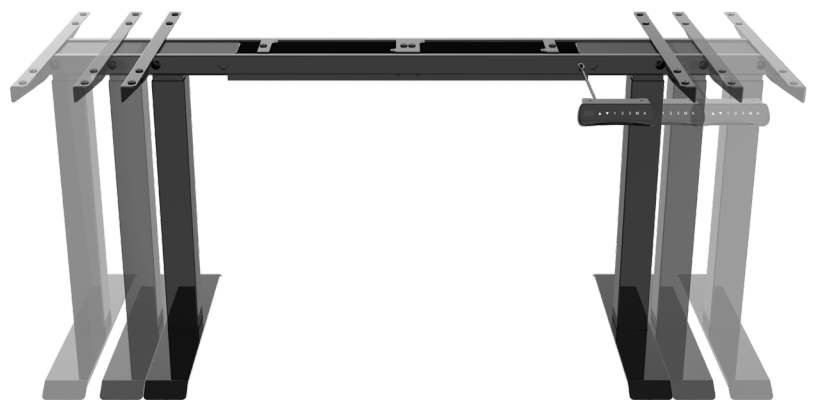

2-STAGE STRAIGHT BASE

NEW T-LEG SIT STAND TABLE

Our most affordable straight base with anti-collision technology and reminder features!

FINISHES **BU** **MS**

FEATURES

- Available in BU and MS finishes
- Keypad w/ 3 customizable heights
- Alert function to remind when to stand
- Anti-collision technology
- Easy assembly with fold-out T-Legs
- Can accommodate tops from 42" to 84" W (sold separately)

FOLD OUT LEG DESIGN

Easy to assemble with fold out pre-installed legs.

ADJUSTABLE FRAME

Designed to accommodate the perfect width top for your office.

WIRE TRAY INCLUDED

KEYPAD WITH STANDING REMINDERS

The keypad is designed to include three programmable heights, anti-collision technology, and a new reminder function to help you stay on track with your sitting and standing goals.

2-STAGE STRAIGHT BASE

NEW T-LEG SIT STAND TABLE

TECHNICAL SPECS

Height Range: 27.2" to 46.5"

Max Capacity: 220.5 lbs per leg

Lifting Speed: 1.26 in/sec

TOP SIZES AND PRICING

	42 WIDE	48 WIDE	60 WIDE	66 WIDE	72 WIDE	78 WIDE	84 WIDE
24 DEPTH	\$329	\$355	\$415	\$445	\$505	\$545	\$529
30 DEPTH	\$399	\$419	\$509	\$555	\$625	\$649	\$655
36 DEPTH	\$509	\$535	\$589	\$655	\$745	\$809	N/A