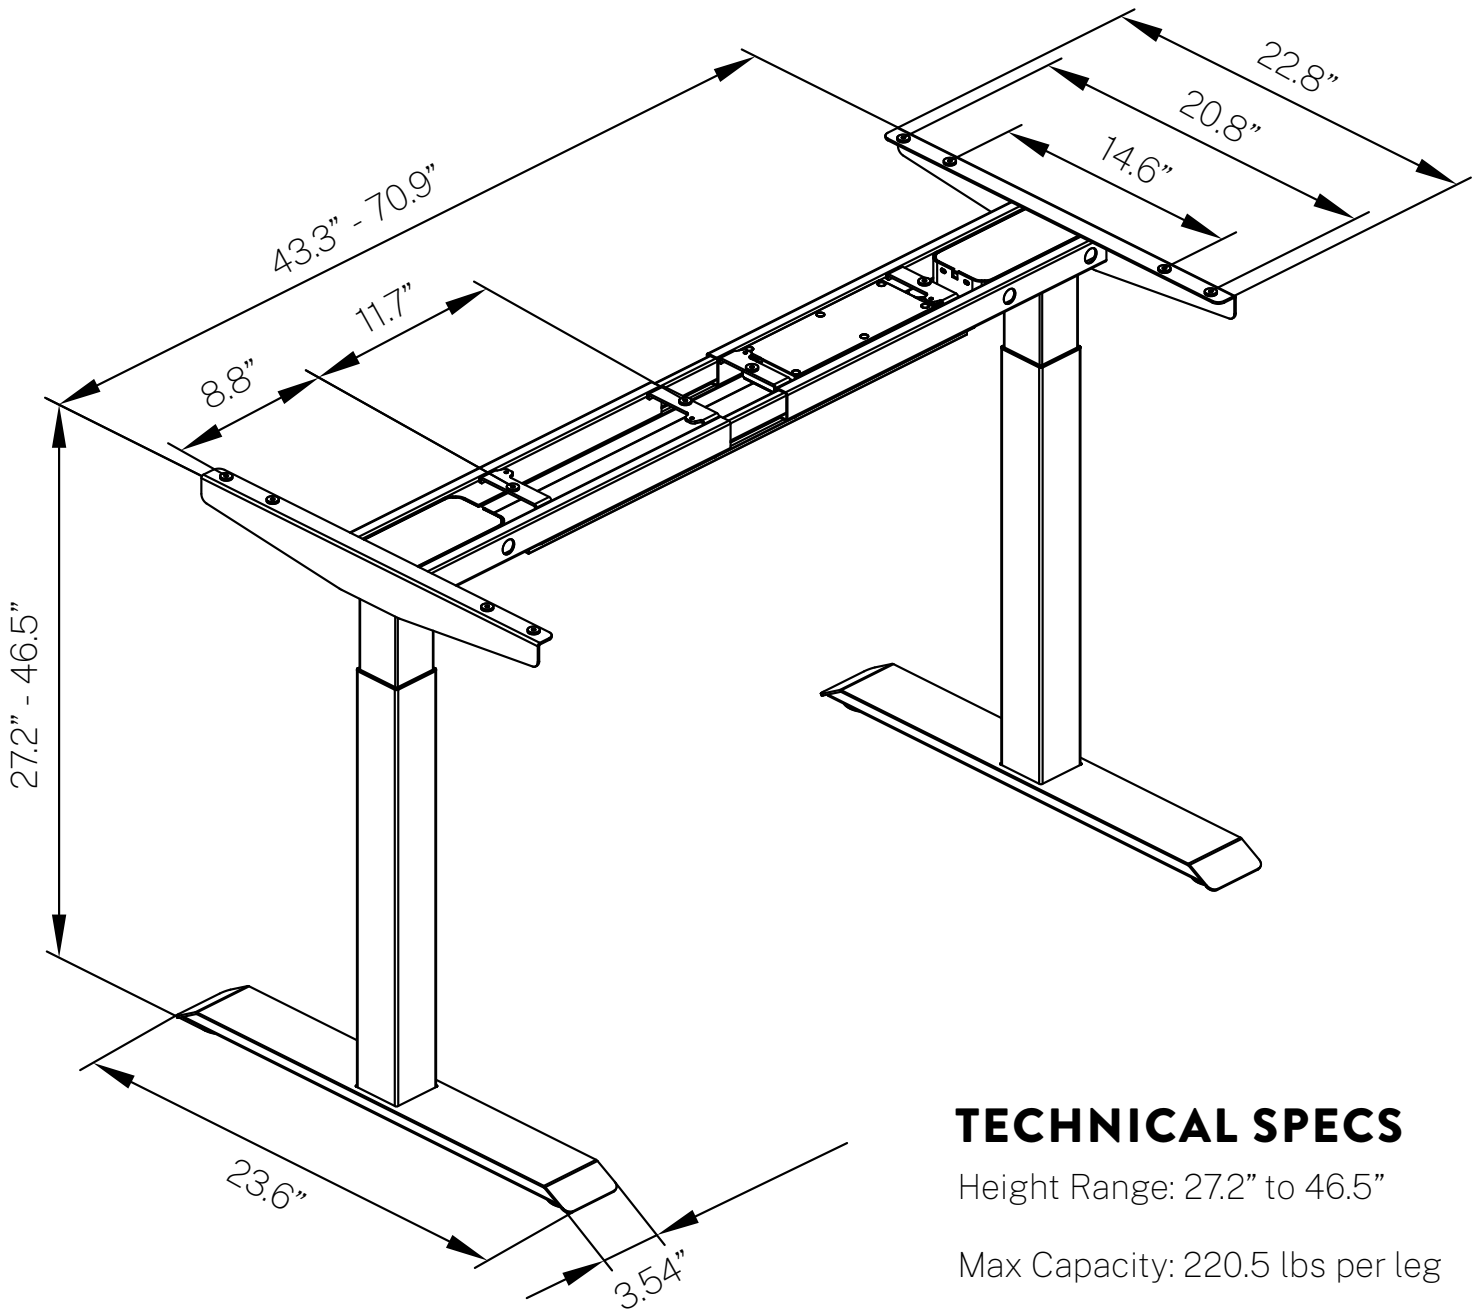

2-STAGE STRAIGHT BASE

NEW T-LEG SIT STAND TABLE

Our most affordable straight base with anti-collision technology and reminder features!

FINISHES **BU** **MS**

FEATURES

- Available in BU and MS finishes
- Keypad w/ 3 customizable heights
- Alert function to remind when to stand
- Anti-collision technology
- Easy assembly with fold-out T-Legs
- Can accommodate tops from 42" to 84" W (sold separately)

FOLD OUT LEG DESIGN

Easy to assemble with fold out pre-installed legs.

ADJUSTABLE FRAME

Designed to accommodate the perfect width top for your office.

WIRE TRAY INCLUDED

KEYPAD WITH STANDING REMINDERS

The keypad is designed to include three programmable heights, anti-collision technology, and a new reminder function to help you stay on track with your sitting and standing goals.

2-STAGE STRAIGHT BASE

NEW T-LEG SIT STAND TABLE

TECHNICAL SPECS

Height Range: 27.2" to 46.5"

Max Capacity: 220.5 lbs per leg

Lifting Speed: 1.26 in/sec

TOP SIZES AND PRICING

	42 WIDE	48 WIDE	60 WIDE	66 WIDE	72 WIDE	78 WIDE	84 WIDE
24 DEPTH	\$329	\$355	\$415	\$445	\$505	\$545	\$529
30 DEPTH	\$399	\$419	\$509	\$555	\$625	\$649	\$655
36 DEPTH	\$509	\$535	\$589	\$655	\$745	\$809	N/A