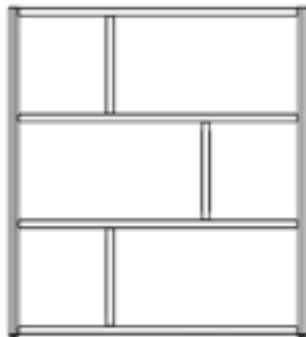

2-WIDE 3-HIGH OFFSET (D3W)
67H

SKU	DESCRIPTION	LIST PRICE
FS-6748-D3W	67Hx48W Freestanding Screen	$1,869
FS-6760-D3W	67Hx60W Freestanding Screen	$1,949
FS-6772-D3W	67Hx72W Freestanding Screen	$2,035
FS-6748-D3W-A	67Hx48W Freestanding Screen add on	$1,665
FS-6760-D3W-A	67Hx60W Freestanding Screen add on	$1,745
FS-6772-D3W-A	67Hx72W Freestanding Screen add on	$1,829