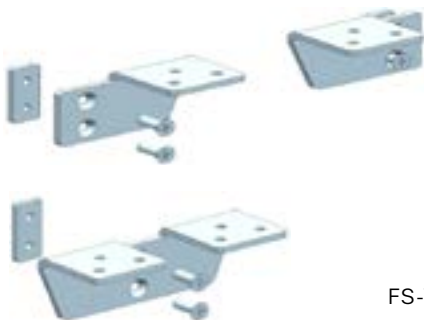

Base Options

| SKU | DESCRIPTION | LIST PRICE |
|----------------|--|------------|
| FS-BASE | Base with adjustable glides | \$185 |
| FS-BASE-CASTER | Base with lockable casters | \$205 |
| FS-BASE-HALF | Half circle base with glides | \$175 |
| FS-CLAMP | Clamp 14,18,24 high screens to surface | \$61 |
| FS-BG-KIT | Glide foot | \$26 |

FS-BASE

FS-BASE-CASTER

FS-BASE-HALF

FS-CLAMP

FS-BG-KIT

| SKU | DESCRIPTION | LIST PRICE |
|--------------|--------------------------------------|------------|
| FS-WSS | Single Side Support Bracket | \$51 |
| FS-WSS-SHARE | Double Side Support Bracket | \$41 |
| FS-VPC-3 | 3" Vertical Post Connector, Set of 2 | \$9 |

NOTE: FS-VPC-3 is used when connecting 2 full screens together. Screens that are 24"H - 53"H require (1) FS-VPC-3 per connection. 60"H or higher require (2) FS-VPC-3 per connection.

openplan
SYSTEMS

www.openplan.com | sales@openplan.com | 844.OPS.OPS1 | REV 09.28.21