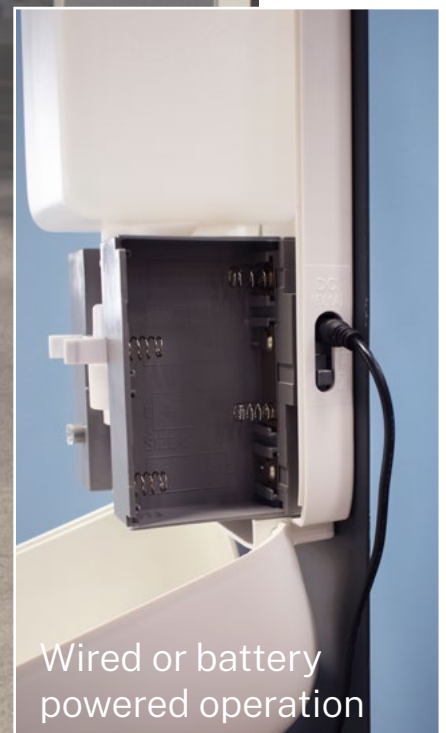

Wired or battery powered operation

PRICING INFORMATION

SKU	LIST PRICE

ASD	$595

NOTE: Sanitizer solution not included