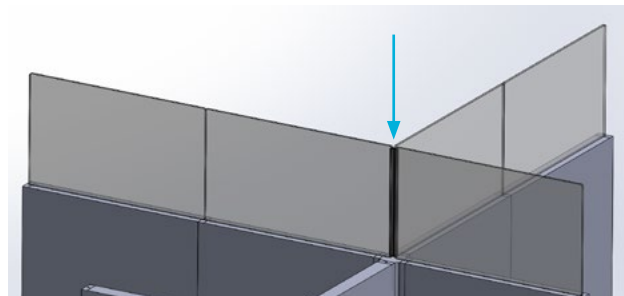

**1.5" Extended Widths:** 1 1/2" to cover 1/2 of a connector

### H-Channel

H-Channel plastic strips are available for Low Iron Glass Screens. H-Channel reduces the gap between glass screen edges.

**SKU:** LIG-H-CHANNEL

**List Price:** \$15

**Description:** Plastic H Channel for 6mm glass, 39" L x 3/4" W, field cut by installer