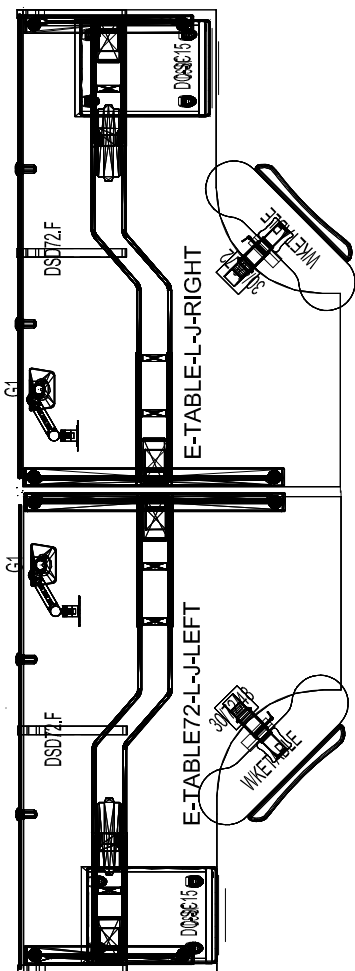

2D PLAN LAYOUT

PRICING

See next page for full BOM.

$31,580.00 LIST TOTAL

$7,895.00 PRICE PER STATION

Typical pricing is for reference only.
Pricing must be confirmed via official
Price Book or Customer Service.