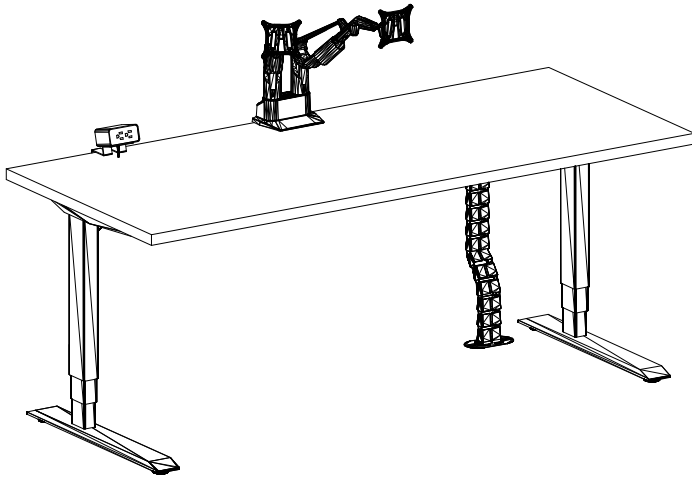

3D PLAN LAYOUT

PRICING

See next page for full BOM.

$4,757.⁰⁰ LIST TOTAL

Typical pricing is for reference only.
Pricing must be confirmed via official
Price Book or Customer Service.