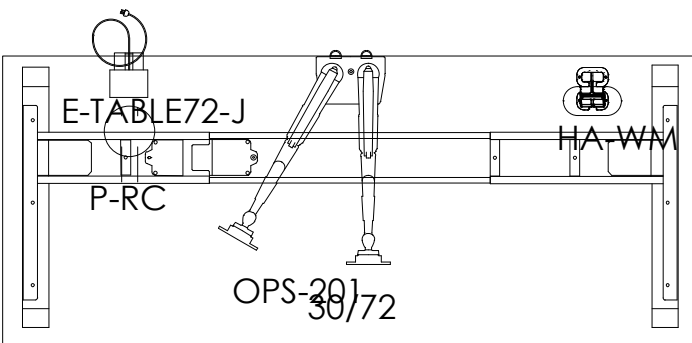

### STATION SPECIFICATIONS

- Adjustable Height Table
- Straight Base
- 3-Stage lift
- 30" x 72" top
- Dual monitor arms
- Desktop clamp duplex
- Wire management

### PRICING

See next page for full BOM.

**\$4,757.<sup>00</sup> LIST TOTAL**

Typical pricing is for reference only.  
Pricing must be confirmed via official  
Price Book or Customer Service.

**2D PLAN LAYOUT**